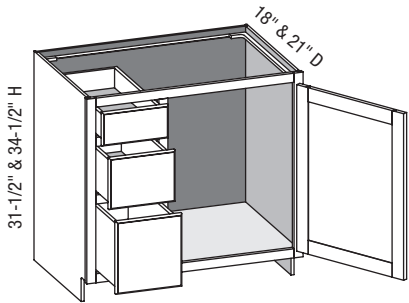

VCFD3DL/CSVCFD3DL - Vanity Combo Full Door Three Drawer Left

EXP	FL	FUE	SS	PFD	EXT	FT	SBR	LE	TSS	OS	NSH	WS	MI	DT	NB
✓	✓	✓	✓	✓	✓	✓	✓	✓	✓	STD	STD		✓		

Custom Size Ranges
Width: 36" – 48"
Height: 31-1/2" – 34-1/2"
Depth: 12", 15", 18", 21"
24", 27", 30"

- When width changes, door opening remains fixed.
- When height changes, lower opening heights change. Upper and middle drawer opening heights fixed at 5" and 8".
- Doors hinged on center stile require 1/2" overlay hinges for 1-1/4" or 1-3/8" overlays.

Cabinet Code	
VCFD3DL3631.5	VCFD3DL3634.5
VCFD3DL3931.5	VCFD3DL3934.5
VCFD3DL4231.5	VCFD3DL4234.5
VCFD3DL4531.5	VCFD3DL4534.5
VCFD3DL4831.5	VCFD3DL4834.5