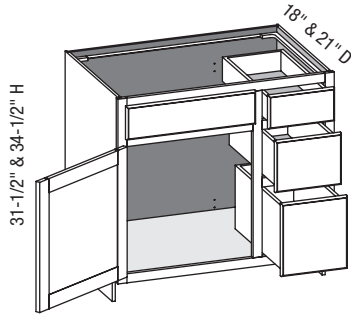

VC3DR/CSVC3DR - Vanity Combo Three Drawer Right

EXP	FL	FUE	SS	PFD	EXT	FT	SBR	LE	TSS	OS	NSH	WS	MI	DT	NB
✓	✓	✓	✓	✓	✓	✓	✓	✓	✓	STD	STD		✓		

Custom Size Ranges
Width: 36" – 48"
Height: 31-1/2" – 34-1/2"
Depth: 12", 15", 18", 21"
24", 27", 30"

- When width changes, door and false drawer openings remain fixed.
- When height changes, lower opening heights change. Upper and middle opening heights fixed at 5" and 8".
- Doors hinged on center stile require 1/2" overlay hinges for 1-1/4" or 1-3/8" overlays.

Cabinet Code	
VC3DR3631.5	VC3DR3634.5
VC3DR3931.5	VC3DR3934.5
VC3DR4231.5	VC3DR4234.5
VC3DR4531.5	VC3DR4534.5
VC3DR4831.5	VC3DR4834.5

VC3DR/CSVC3DR - Vanity Combo Three Drawers w/Butt Doors