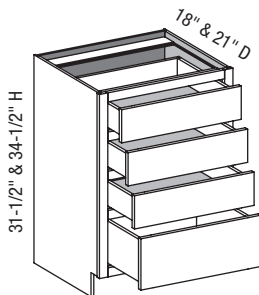

V4D/CSB4D - Vanity Four Drawer

EXP	FL	FUE	SS	PFD	EXT	FT	SBR	LE	TSS	OS	NSH	WS	MI	DT	NB
✓	✓	✓	✓	✓	✓	✓	✓	✓	✓	STD	STD		✓	✓	

Custom Size Ranges
Width: 12" – 39"
Height: 31-1/2" – 34-1/2"
Depth: 12", 15", 18", 21"
24", 27", 30"

- When height changes, lower opening height changes. Upper opening heights fixed at 5".

Cabinet Code	
V4D1231.5	V4D1234.5
V4D1531.5	V4D1534.5
V4D1831.5	V4D1834.5
V4D2131.5	V4D2134.5
V4D2431.5	V4D2434.5

Options Key: EXP = Exposed End(s) FL = Flush End(s) FUE = Flush Unexposed End(s) SS = Shaped Side PFD = Prep for False Door
EXT = Extended Stile(s) FT = Flush Toe SBR = Shaped Bottom Rail LE = Leg Extension TSS = Toe Space Side OS = Omit Shelving
NSH = No Shelf Holes WS = Solid Wood Shelves MI = Matching Interior DT = Dust Top NB = Natural Finished Bottom