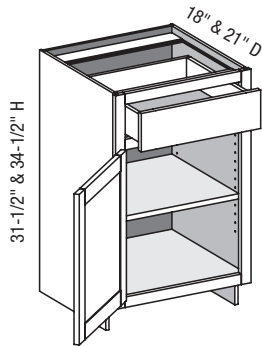

**VB/CSB - Vanity Base**

EXP	FL	FUE	SS	PFD	EXT	FT	SBR	LE	TSS	OS	NSH	WS	MI	DT	NB
✓	✓	✓	✓	✓	✓	✓	✓	✓	✓	✓	✓	✓	✓	✓	✓

Custom Size Ranges  
Width: 12" – 24"  
Height: 31-1/2" – 42"  
Depth: 12", 15", 18", 21",  
24", 27", 30"

- When height changes, lower opening height changes. Upper opening height fixed at 5".
- Specify single or butt doors on custom size cabinets 24" wide.

Cabinet Code	
VB1231.5	VB1234.5
VB1531.5	VB1534.5
VB1831.5	VB1834.5
VB2131.5	VB2134.5

- False drawer front.
- No drawer box, shelf support holes or shelf with sink units.
- When height changes, lower opening height changes. Upper opening height fixed at 5".
- Specify single or butt doors on custom size cabinets 24" wide.