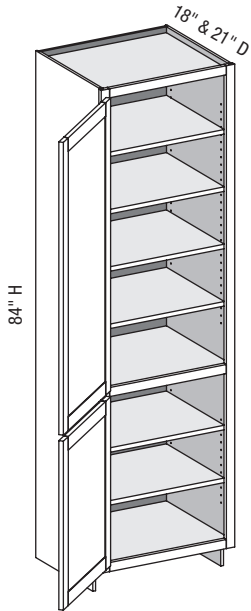

VLV/CSVLV - Vanity Linen Vanity Height

EXP	FL	FUE	SS	PFD	EXT	FT	SBR	LE	TSS	OS	NSH	WS	MI	DT	NB
✓	✓	✓	✓	✓	✓	✓	✓	✓		✓	✓	✓	✓		

Custom Size Ranges
Width: 12" – 24"
Height: 84" – 120"
Depth: 5-1/2" – 30"

- Lower section aligns with 31-1/2" high vanity cabinets.
- 84" – 90" high has six shelves.
- 90-1/16" – 96" high has seven shelves.
- 96-1/16" – 108" high has eight shelves.
- 108-1/16" – 120" high has nine shelves.
- Matching specie interior is not available over 96" high. Natural Birch UV material will be used.
- When height changes, upper opening height changes. Lower opening height fixed at 24-1/2".
- Specify single or butt doors on custom size cabinets 24" wide.
- Separate 4" high toe platform is available with all cabinet heights.

Cabinet Code	
VLV1884	VLV2484
VLV2184