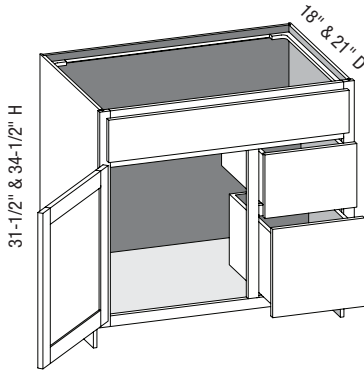

VCR/CSVCR - Vanity Combination Right

EXP	FL	FUE	SS	PFD	EXT	FT	SBR	LE	TSS	OS	NSH	WS	MI	DT	NB
✓	✓	✓	✓	✓	✓	✓	✓	✓	✓	STD	STD		✓		

Custom Size Ranges
Width: 30" – 36"
Height: 31-1/2" – 34-1/2"
Depth: 12", 15", 18", 21"
24", 27", 30"

- False top drawer front.
- When height changes, lower opening heights change. Upper and middle opening heights fixed at 5" and 8".
- When width changes, door and false drawer openings change. Lower drawer openings fixed at 12".
- Specify single or butt doors on custom size cabinets 36" wide.
- Doors hinged on center stile require 1/2" overlay hinges for 1-1/4" or 1-3/8" overlays.

Cabinet Code	
VCR3031.5	VCR3034.5
VCR3331.5	VCR3334.5
VCR3631.5	VCR3634.5