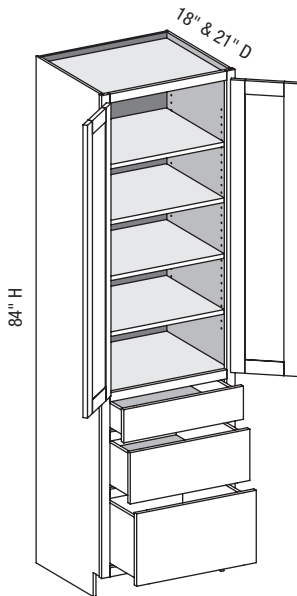

VL3B/CSU3D - Vanity Linen Three Drawer Base Height w/Butt Doors

EXP	FL	FUE	SS	PFD	EXT	FT	SBR	LE	TSS	OS	NSH	WS	MI	DT	NB
✓	✓	✓	✓	✓	✓	✓	✓	✓	✓	✓	✓	✓	✓		

Custom Size Ranges
Width: 24" – 36"
Height: 84" – 120"
Depth: 12", 15", 18", 21"
24", 27", 30"

- Lower section aligns with 34-1/2" high vanity cabinets.
- 84" – 90" high has four shelves.
- 90-1/16" – 96" high has five shelves.
- 96-1/16" – 108" high has six shelves.
- 108-1/16" – 120" high has seven shelves.
- Matching specie interior is not available over 96" high. Natural Birch UV material will be used.
- When height changes, upper opening height changes. Lower drawer opening heights fixed at 5", 8" and 11-1/2".
- Specify single or butt doors on custom size cabinets 24" wide.
- Separate 4" high toe platform is available with all cabinet heights.

Cabinet Code
VL3B2484BD

Options Key: EXP = Exposed End(s) FL = Flush End(s) FUE = Flush Unexposed End(s) SS = Shaped Side PFD = Prep for False Door
EXT = Extended Stile(s) FT = Flush Toe SBR = Shaped Bottom Rail LE = Leg Extension TSS = Toe Space Side OS = Omit Shelving
NSH = No Shelf Holes WS = Solid Wood Shelves MI = Matching Interior DT = Dust Top NB = Natural Finished Bottom