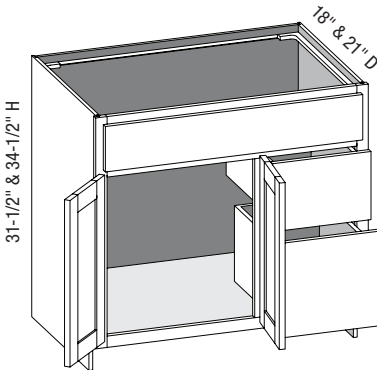

VCR/CSVCR - Vanity Combination Right w/Butt Doors

EXP	FL	FUE	SS	PFD	EXT	FT	SBR	LE	TSS	OS	NSH	WS	MI	DT	NB
✓	✓	✓	✓	✓	✓	✓	✓	✓	✓	STD	STD		✓		

Custom Size Ranges
Width: 36" – 48"
Height: 31-1/2" – 34-1/2"
Depth: 12", 15", 18", 21"
24", 27", 30"

- False top drawer front.
- When height changes, lower opening heights change. Upper and middle opening heights fixed at 5" and 8".
- When width changes, door and false drawer openings change. Lower drawer openings fixed at 12".
- Specify single or butt doors on custom size cabinets 36" wide.
- Doors hinged on center stile require 1/2" overlay hinges for 1-1/4" or 1-3/8" overlays.

Cabinet Code	
VCR4231.5BD	VCR4234.5BD
VCR4831.5BD	VCR4834.5BD

Options Key: EXP = Exposed End(s) FL = Flush End(s) FUE = Flush Unexposed End(s) SS = Shaped Side PFD = Prep for False Door
EXT = Extended Stile(s) FT = Flush Toe SBR = Shaped Bottom Rail LE = Leg Extension TSS = Toe Space Side OS = Omit Shelving
NSH = No Shelf Holes WS = Solid Wood Shelves MI = Matching Interior DT = Dust Top NB = Natural Finished Bottom