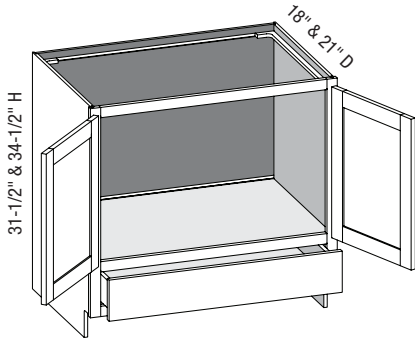

VSRV/CSVSRV - Vanity Sink Reverse w/Butt Doors

EXP	FL	FUE	SS	PFD	EXT	FT	SBR	LE	TSS	OS	NSH	WS	MI	DT	NB
✓	✓	✓	✓	✓	✓	✓	✓	✓	✓	STD	STD		✓		

Custom Size Ranges
Width: 24" – 36"
Height: 31-1/2" – 42"
Depth: 12", 15", 18", 21"
24", 27", 30"

- When height changes, top opening height changes. Lower opening height fixed at 5".

Cabinet Code	
VSRV2431.5BD	VSRV2434.5BD
VSRV3031.5BD	VSRV3034.5BD
VSRV3631.5BD	VSRV3634.5BD

Options Key: EXP = Exposed End(s) FL = Flush End(s) FUE = Flush Unexposed End(s) SS = Shaped Side PFD = Prep for False Door
EXT = Extended Stile(s) FT = Flush Toe SBR = Shaped Bottom Rail LE = Leg Extension TSS = Toe Space Side OS = Omit Shelving
NSH = No Shelf Holes WS = Solid Wood Shelves MI = Matching Interior DT = Dust Top NB = Natural Finished Bottom