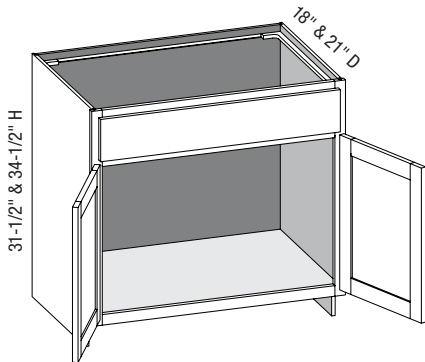

EXP	FL	FUE	SS	PFD	EXT	FT	SBR	LE	TSS	OS	NSH	WS	MI	DT	NB
✓	✓	✓	✓	✓	✓	✓	✓	✓	✓	STD	STD		✓		

Custom Size Ranges
Width: 24" – 36"
Height: 31-1/2" – 42"
Depth: 18" – 30"

- False drawer front.
- No drawer box, shelf support holes or shelf with sink units.
- When height changes, lower opening height changes. Upper opening height fixed at 5".
- Specify single or butt doors on custom size cabinets 24" wide.

Cabinet Code	
VS2431.5BD	VS2434.5BD
VS2731.5BD	VS2734.5BD
VS3031.5BD	VS3034.5BD
VS3331.5BD	VS3334.5BD
VS3631.5BD	VS3634.5BD

Options Key: EXP = Exposed End(s) FL = Flush End(s) FUE = Flush Unexposed End(s) SS = Shaped Side PFD = Prep for False Door
EXT = Extended Stile(s) FT = Flush Toe SBR = Shaped Bottom Rail LE = Leg Extension TSS = Toe Space Side OS = Omit Shelving
NSH = No Shelf Holes WS = Solid Wood Shelves MI = Matching Interior DT = Dust Top NB = Natural Finished Bottom