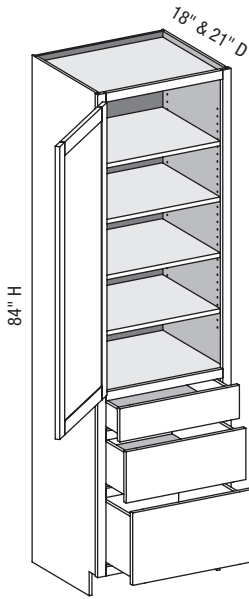

VL3V/CSVL3V - Vanity Linen Three Drawer Vanity Height

EXP	FL	FUE	SS	PFD	EXT	FT	SBR	LE	TSS	OS	NSH	WS	MI	DT	NB
✓	✓	✓	✓	✓	✓	✓	✓	✓	✓	✓	✓	✓	✓		

Custom Size Ranges
Width: 12" – 24"
Height: 84" – 120"
Depth: 12", 15", 18", 21", 24", 27", 30"

- Lower section aligns with 31-1/2" high vanity cabinets.
- 84" – 90" high has four shelves.
- 90-1/16" – 96" high has five shelves.
- 96-1/16" – 108" high has six shelves.
- 108-1/16" – 120" high has seven shelves.
- Matching specie interior is not available over 96" high. Natural Birch UV material will be used.
- When height changes, upper opening height changes. Lower drawer opening heights fixed at 5", 8" and 8-1/2".
- Specify single or butt doors on custom size cabinets 24" wide.
- Separate 4" high toe platform is available with all cabinet heights.

Cabinet Code	
VL3V1884	VL3V2484
VL3V2184