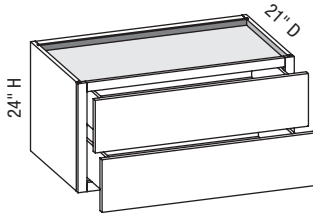

WHV2D/CSWHV2D - Wall Hung Vanity Two Drawers

EXP	FL	FUE	SS	PFD	EXT	FT	SBR	LE	TSS	OS	NSH	WS	MI	DT	NB
✓	✓	✓		✓	✓					STD	STD		✓	STD	✓

Custom Size Ranges
Width: 21" – 36"
Height: 18" – 24"
Depth: 18", 21"

- Drawer boxes are 6" less than the depth of the cabinet to accommodate inset drawers and hardware.
- Includes two precut 2 x 4 installation cleats.
- The load capacity of these cabinets is greatly dependent on the quality of the installation screws and whether the cabinets are secured into the wall studs. If not secured into two or more studs, using high quality installation screws the cabinet may not support the desired weight.
- Conestoga will not be responsible for cabinet failure due to inadequate installation techniques or materials.

24" High	
WHV2D2124	WHV2D3024
WHV2D2424	WHV2D3324
WHV2D2724	WHV2D3624