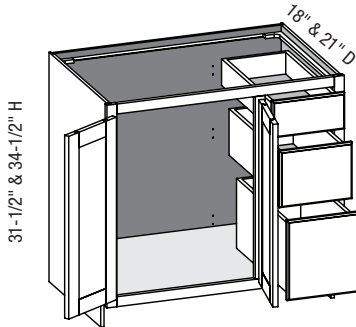

VCFD3DR/CSVCFD3DR - Vanity Combo Full Door Three Drawers Right w/Butt Doors

EXP	FL	FUE	SS	PFD	EXT	FT	SBR	LE	TSS	OS	NSH	WS	MI	DT	NB
✓	✓	✓	✓	✓	✓	✓	✓	✓	✓	STD	STD		✓		

Custom Size Ranges
Width: 36" – 48"
Height: 31-1/2" – 34-1/2"
Depth: 12", 15", 18", 21"
24", 27", 30"

- When width changes, door opening remains fixed.
- When height changes, lower opening heights change. Upper and middle drawer opening heights fixed at 5" and 8".
- Doors hinged on center stile require 1/2" overlay hinges for 1-1/4" or 1-3/8" overlays.

Cabinet Code	
VCFD3DR3631.5BD	VCFD3DR3634.5BD
VCFD3DR3931.5BD	VCFD3DR3934.5BD
VCFD3DR4231.5BD	VCFD3DR4234.5BD
VCFD3DR4531.5BD	VCFD3DR4534.5BD
VCFD3DR4831.5BD	VCFD3DR4834.5BD

Options Key: EXP = Exposed End(s) FL = Flush End(s) FUE = Flush Unexposed End(s) SS = Shaped Side PFD = Prep for False Door
EXT = Extended Stile(s) FT = Flush Toe SBR = Shaped Bottom Rail LE = Leg Extension TSS = Toe Space Side OS = Omit Shelving
NSH = No Shelf Holes WS = Solid Wood Shelves MI = Matching Interior DT = Dust Top NB = Natural Finished Bottom