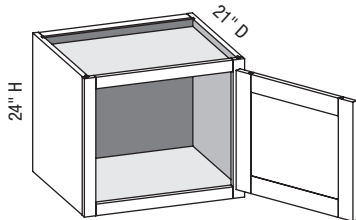

EXP	FL	FUE	SS	PFD	EXT	FT	SBR	LE	TSS	OS	NSH	WS	MI	DT	NB
✓	✓	✓		✓	✓					STD	STD		✓	STD	✓

Custom Size Ranges
Width: 21" – 24"
Height: 18" – 24"
Depth: 18" – 21"

- Includes two precut 2 x 4 installation cleats.
- The load capacity of these cabinets is greatly dependent on the quality of the installation screws and whether the cabinets are secured into the wall studs. If not secured into two or more studs, using high quality installation screws the cabinet may not support the desired weight.
- Conestoga will not be responsible for cabinet failure due to inadequate installation techniques or materials.

24" High
WHV2124
WHV2424

Options Key: EXP = Exposed End(s) FL = Flush End(s) FUE = Flush Unexposed End(s) SS = Shaped Side PFD = Prep for False Door
EXT = Extended Stile(s) FT = Flush Toe SBR = Shaped Bottom Rail LE = Leg Extension TSS = Toe Space Side OS = Omit Shelving
NSH = No Shelf Holes WS = Solid Wood Shelves MI = Matching Interior DT = Dust Top NB = Natural Finished Bottom