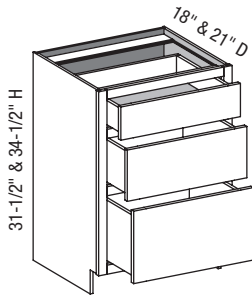

V3D/CSB3D - Vanity Three Drawer

EXP	FL	FUE	SS	PFD	EXT	FT	SBR	LE	TSS	OS	NSH	WS	MI	DT	NB
✓	✓	✓	✓	✓	✓	✓	✓	✓	✓	STD	STD		✓	✓	

Custom Size Ranges
Width: 12" – 39"
Height: 31-1/2" – 34-1/2"
Depth: 12", 15", 18", 21"
24", 27", 30"

- When height changes, lower opening height changes. Upper and middle opening heights fixed at 5" and 8".

Cabinet Code	
V3D1231.5	V3D1234.5
V3D1531.5	V3D1534.5
V3D1831.5	V3D1834.5
V3D2131.5	V3D2134.5
V3D2431.5	V3D2434.5