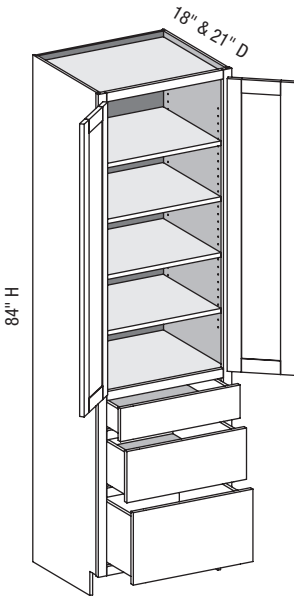

VL3V/CSVL3V - Vanity Linen Three Drawer Vanity Height w/Butt Doors

EXP	FL	FUE	SS	PFD	EXT	FT	SBR	LE	TSS	OS	NSH	WS	MI	DT	NB
✓	✓	✓	✓	✓	✓	✓	✓	✓	✓	✓	✓	✓	✓		

Custom Size Ranges
Width: 24" – 36"
Height: 84" – 120"
Depth: 12", 15", 18", 21", 24", 27", 30"

- Lower section aligns with 31-1/2" high vanity cabinets.
- 84" – 90" high has four shelves.
- 90-1/16" – 96" high has five shelves.
- 96-1/16" – 108" high has six shelves.
- 108-1/16" – 120" high has seven shelves.
- Matching specie interior is not available over 96" high. Natural Birch UV material will be used.
- When height changes, upper opening height changes. Lower drawer opening heights fixed at 5", 8" and 8-1/2".
- Specify single or butt doors on custom size cabinets 24" wide.
- Separate 4" high toe platform is available with all cabinet heights.

Cabinet Code
VL3V2484BD

Options Key: EXP = Exposed End(s) FL = Flush End(s) FUE = Flush Unexposed End(s) SS = Shaped Side PFD = Prep for False Door
EXT = Extended Stile(s) FT = Flush Toe SBR = Shaped Bottom Rail LE = Leg Extension TSS = Toe Space Side OS = Omit Shelving
NSH = No Shelf Holes WS = Solid Wood Shelves MI = Matching Interior DT = Dust Top NB = Natural Finished Bottom