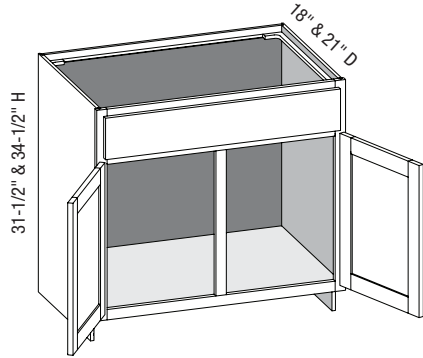

VS/CSBS2D1D - Vanity Sink Two Door One Drawer

EXP	FL	FUE	SS	PFD	EXT	FT	SBR	LE	TSS	OS	NSH	WS	MI	DT	NB
✓	✓	✓	✓	✓	✓	✓	✓	✓	✓	STD	STD		✓		

Custom Size Ranges
Width: 27" – 36"
Height: 31-1/2" – 42"
Depth: 18" – 30"

- False drawer front.
- When height changes, lower opening height changes. Upper opening height fixed at 5".

Cabinet Code	
VS3031.5	VS3034.5
VS3331.5	VS3334.5
VS3631.5	VS3634.5