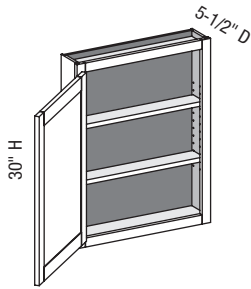

VW/CSW - Vanity Wall

EXP	FL	FUE	SS	PFD	EXT	FT	SBR	LE	TSS	OS	NSH	WS	MI	DT	NB
✓	✓	✓		✓	✓					✓	✓	✓	✓		✓

Custom Size Ranges
Width: 9" – 36"
Height: 12" – 48"
Depth: 5-1/2" – 30"

- 12" – 18" high has no shelves.
- 18-1/16" – 24" high has one shelf.
- 24-1/16" – 36" high has two shelves.
- 36-1/16" – 48" high has three shelves.
- Specify single or butt doors on custom size cabinets 24" wide.

30" High	
VW1230	VW1830
VW1530	VW2430