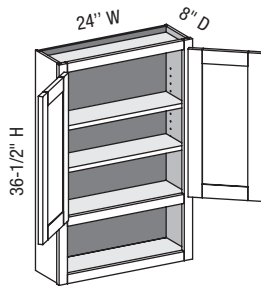

WWS/CSWS - Vanity Wall Shelf w/Butt Doors

EXP	FL	FUE	SS	PFD	EXT	FT	SBR	LE	TSS	OS	NSH	WS	MI	DT	NB
✓	✓	✓		✓	✓					✓	✓	✓	✓		✓

Custom Size Ranges
Width: 24" – 36"
Height: 24" – 48"
Depth: 5-1/2" – 12-1/2"

- 8" high bottom opening – fixed.
- Lower section does not match exterior specie unless matching interior is ordered.

36" High
VWS2436.5BD

WHV/CSWHV - Wall Hung Vanity