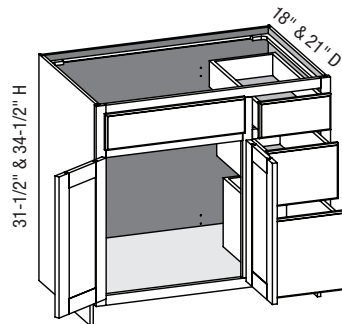

EXP	FL	FUE	SS	PFD	EXT	FT	SBR	LE	TSS	OS	NSH	WS	MI	DT	NB
✓	✓	✓	✓	✓	✓	✓	✓	✓	✓	STD	STD		✓		

Custom Size Ranges
Width: 36" – 48"
Height: 31-1/2" – 34-1/2"
Depth: 12", 15", 18", 21"
24", 27", 30"

- When width changes, door and false drawer openings remain fixed.
- When height changes, lower opening heights change. Upper and middle opening heights fixed at 5" and 8".
- Doors hinged on center stile require 1/2" overlay hinges for 1-1/4" or 1-3/8" overlays.

Cabinet Code	
VC3DR3631.5BD	VC3DR3634.5BD
VC3DR3931.5BD	VC3DR3934.5BD
VC3DR4231.5BD	VC3DR4234.5BD
VC3DR4531.5BD	VC3DR4534.5BD
VC3DR4831.5BD	VC3DR4834.5BD

Options Key: EXP = Exposed End(s) FL = Flush End(s) FUE = Flush Unexposed End(s) SS = Shaped Side PFD = Prep for False Door
EXT = Extended Stile(s) FT = Flush Toe SBR = Shaped Bottom Rail LE = Leg Extension TSS = Toe Space Side OS = Omit Shelving
NSH = No Shelf Holes WS = Solid Wood Shelves MI = Matching Interior DT = Dust Top NB = Natural Finished Bottom