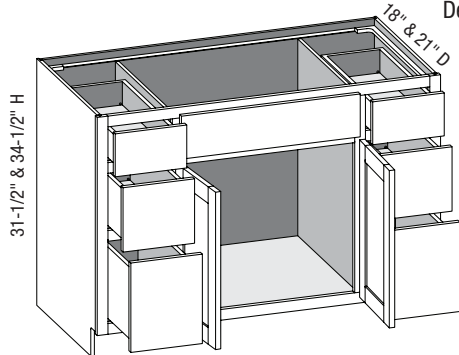

VC6D/CSVC6D - Vanity Combination Six Drawer w/Butt Doors

EXP	FL	FUE	SS	PFD	EXT	FT	SBR	LE	TSS	OS	NSH	WS	MI	DT	NB
✓	✓	✓	✓	✓	✓	✓	✓		✓	STD	STD		✓		

Custom Size Ranges
Width: 48" – 72"
Height: 31-1/2" – 34-1/2"
Depth: 12", 15", 18", 21"
24", 27", 30"