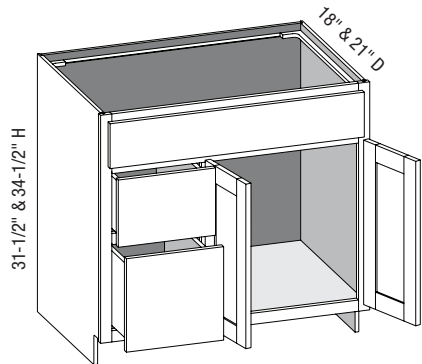

VCL/CSVCL - Vanity Combination Left w/Butt Doors

EXP	FL	FUE	SS	PFD	EXT	FT	SBR	LE	TSS	OS	NSH	WS	MI	DT	NB
✓	✓	✓	✓	✓	✓	✓	✓	✓	✓	STD	STD		✓		

Custom Size Ranges
Width: 36" – 48"
Height: 31-1/2" – 34-1/2"
Depth: 12", 15", 18", 21"
24", 27", 30"

- False top drawer front.
- When height changes, lower opening heights change. Upper and middle opening heights fixed at 5" and 8".
- When width changes, door and false drawer openings change. Lower drawer openings fixed at 12".
- Specify single or butt doors on custom size cabinets 36" wide.
- Doors hinged on center stile require 1/2" overlay hinges for 1-1/4" or 1-3/8" overlays.

Cabinet Code	
VCL4231.5BD	VCL4234.5BD
VCL4831.5BD	VCL4834.5BD

Options Key: EXP = Exposed End(s) FL = Flush End(s) FUE = Flush Unexposed End(s) SS = Shaped Side PFD = Prep for False Door
EXT = Extended Stile(s) FT = Flush Toe SBR = Shaped Bottom Rail LE = Leg Extension TSS = Toe Space Side OS = Omit Shelving
NSH = No Shelf Holes WS = Solid Wood Shelves MI = Matching Interior DT = Dust Top NB = Natural Finished Bottom