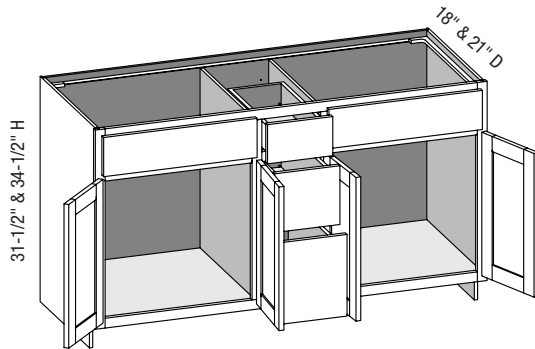

VC3D/CSVC3D - Vanity Combination Three Drawer w/Butt Doors

EXP	FL	FUE	SS	PFD	EXT	FT	SBR	LE	TSS	OS	NSH	WS	MI	DT	NB
✓	✓	✓	✓	✓	✓	✓	✓	✓	✓	STD	STD		✓		

Custom Size Ranges
Width: 48" – 72"
Height: 31-1/2" – 34-1/2"
Depth: 12", 15", 18", 21"
24", 27", 30"