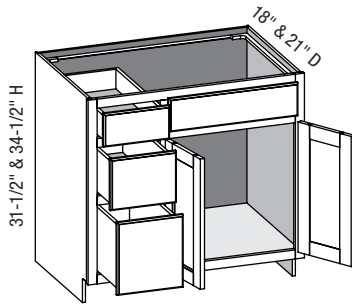

VC3DL/CSVC3DL - Vanity Combo Three Drawers w/Butt Doors

EXP	FL	FUE	SS	PFD	EXT	FT	SBR	LE	TSS	OS	NSH	WS	MI	DT	NB
✓	✓	✓	✓	✓	✓	✓	✓	✓	✓	STD	STD		✓		

Custom Size Ranges
Width: 36" – 48"
Height: 31-1/2" – 34-1/2"
Depth: 12", 15", 18", 21"
24", 27", 30"

- When width changes, door and false drawer openings remain fixed.
- Doors hinged on center stile require 1/2" overlay hinges for 1-1/4" or 1-3/8" overlays.

Cabinet Code	
VC3DL3631.5BD	VC3DL3634.5BD
VC3DL3931.5BD	VC3DL3934.5BD
VC3DL4231.5BD	VC3DL4234.5BD
VC3DL4531.5BD	VC3DL4534.5BD
VC3DL4831.5BD	VC3DL4834.5BD

Options Key: EXP = Exposed End(s) FL = Flush End(s) FUE = Flush Unexposed End(s) SS = Shaped Side PFD = Prep for False Door
EXT = Extended Stile(s) FT = Flush Toe SBR = Shaped Bottom Rail LE = Leg Extension TSS = Toe Space Side OS = Omit Shelving
NSH = No Shelf Holes WS = Solid Wood Shelves MI = Matching Interior DT = Dust Top NB = Natural Finished Bottom