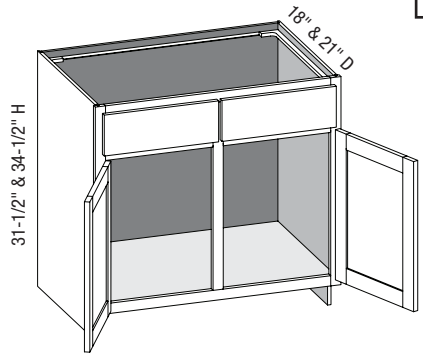

VSX/CSBS2D2D - Vanity Sink Two Door Two Drawer

EXP	FL	FUE	SS	PFD	EXT	FT	SBR	LE	TSS	OS	NSH	WS	MI	DT	NB
✓	✓	✓	✓	✓	✓	✓	✓	✓	✓	STD	STD		✓		

Custom Size Ranges
Width: 30" – 48"
Height: 31-1/2" – 42"
Depth: 18" – 30"

- False drawer fronts.
- When height changes, lower opening height changes. Upper opening height fixed at 5".

Cabinet Code	
VSX3031.5	VSX3034.5
VSX3631.5	VSX3634.5