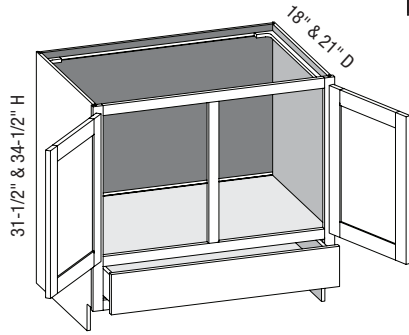

VSRV/CSVSRVCS - Vanity Sink Reverse w/Center Stile

EXP	FL	FUE	SS	PFD	EXT	FT	SBR	LE	TSS	OS	NSH	WS	MI	DT	NB
✓	✓	✓	✓	✓	✓	✓	✓	✓	✓	STD	STD		✓		

Custom Size Ranges
Width: 30" – 36"
Height: 31-1/2" – 42"
Depth: 12", 15", 18", 21"
24", 27", 30"

- When height changes, top opening height changes. Lower opening height fixed at 5".

Cabinet Code	
VSRV3031.5	VSRV3034.5
VSRV3631.5	VSRV3634.5