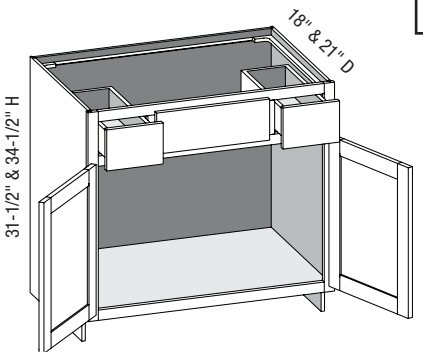

VBS/CSVBS - Vanity Base Sink w/Butt Doors

EXP	FL	FUE	SS	PFD	EXT	FT	SBR	LE	TSS	OS	NSH	WS	MI	DT	NB
✓	✓	✓	✓	✓	✓	✓	✓	✓	✓	STD	STD		✓		

Custom Size Ranges
Width: 36"
Height: 31-1/2" – 42"
Depth: 12", 15", 18", 21", 24", 27", 30"

- False top middle drawer front.
- When height changes, lower opening height changes. Upper opening height fixed at 5".

Cabinet Code	
VBS3631.5BD	VBS3634.5BD

Options Key: EXP = Exposed End(s) FL = Flush End(s) FUE = Flush Unexposed End(s) SS = Shaped Side PFD = Prep for False Door
EXT = Extended Stile(s) FT = Flush Toe SBR = Shaped Bottom Rail LE = Leg Extension TSS = Toe Space Side OS = Omit Shelving
NSH = No Shelf Holes WS = Solid Wood Shelves MI = Matching Interior DT = Dust Top NB = Natural Finished Bottom