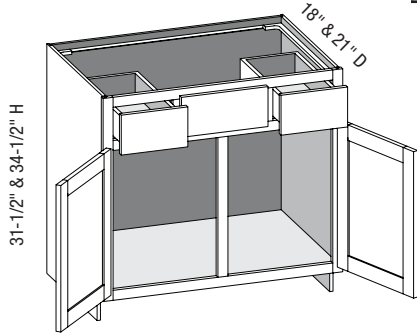

VBS/CSVBCS - Vanity Base Sink w/Center Stile

EXP	FL	FUE	SS	PFD	EXT	FT	SBR	LE	TSS	OS	NSH	WS	MI	DT	NB
✓	✓	✓	✓	✓	✓	✓	✓	✓	✓	STD	STD		✓		

Custom Size Ranges
Width: 36" – 48"
Height: 31-1/2" – 42"
Depth: 12", 15", 18", 21"
24", 27", 30"

- False top middle drawer front.
- When height changes, lower opening height changes. Upper opening height fixed at 5".
- When width changes, middle opening width changes. Left and right opening widths fixed at 9".

Cabinet Code	
VBS4231.5	VBS4234.5
VBS4831.5	VBS4834.5