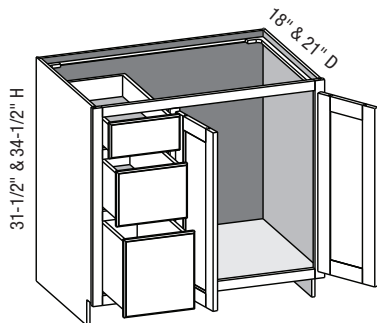

VCFD3DL/CSVCFD3DL - Vanity Combo Full Door Three Drawers Left w/Butt Doors

EXP	FL	FUE	SS	PFD	EXT	FT	SBR	LE	TSS	OS	NSH	WS	MI	DT	NB
✓	✓	✓	✓	✓	✓	✓	✓	✓	✓	STD	STD		✓		

Custom Size Ranges
Width: 36" – 48"
Height: 31-1/2" – 34-1/2"
Depth: 12", 15", 18", 21"
24", 27", 30"

- When width changes, door opening remains fixed.
- When height changes, lower opening heights change. Upper and middle drawer opening heights fixed at 5" and 8".
- Doors hinged on center stile require 1/2" overlay hinges for 1-1/4" or 1-3/8" overlays.

Cabinet Code	
VCFD3DL3631.5BD	VCFD3DL3634.5BD
VCFD3DL3931.5BD	VCFD3DL3934.5BD
VCFD3DL4231.5BD	VCFD3DL4234.5BD
VCFD3DL4531.5BD	VCFD3DL4534.5BD
VCFD3DL4831.5BD	VCFD3DL4834.5BD

Options Key: EXP = Exposed End(s) FL = Flush End(s) FUE = Flush Unexposed End(s) SS = Shaped Side PFD = Prep for False Door
EXT = Extended Stile(s) FT = Flush Toe SBR = Shaped Bottom Rail LE = Leg Extension TSS = Toe Space Side OS = Omit Shelving
NSH = No Shelf Holes WS = Solid Wood Shelves MI = Matching Interior DT = Dust Top NB = Natural Finished Bottom