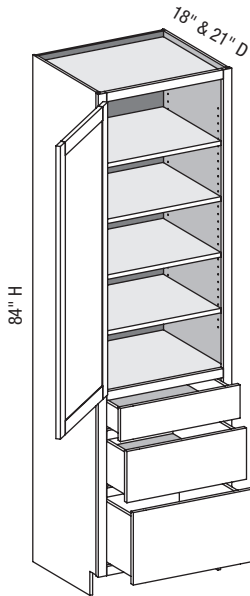

VL3B/CSU3D - Vanity Linen Three Drawer Base Height

EXP	FL	FUE	SS	PFD	EXT	FT	SBR	LE	TSS	OS	NSH	WS	MI	DT	NB
✓	✓	✓	✓	✓	✓	✓	✓	✓	✓	✓	✓	✓	✓		

Custom Size Ranges
Width: 12" – 24"
Height: 84" – 120"
Depth: 12", 15", 18", 21"
24", 27", 30"

- Lower section aligns with 34-1/2" high vanity cabinets.
- 84" – 90" high has four shelves.
- 90-1/16" – 96" high has five shelves.
- 96-1/16" – 108" high has six shelves.
- 108-1/16" – 120" high has seven shelves.
- Matching specie interior is not available over 96" high. Natural Birch UV material will be used.
- When height changes, upper opening height changes. Lower drawer opening heights fixed at 5", 8" and 11-1/2".
- Specify single or butt doors on custom size cabinets 24" wide.
- Separate 4" high toe platform is available with all cabinet heights.

Cabinet Code	
VL3B1884	VL3B2484
VL3B2184