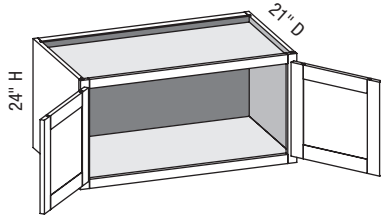

WHV/CSWHV - Wall Hung Vanity w/Butt Doors

EXP	FL	FUE	SS	PFD	EXT	FT	SBR	LE	TSS	OS	NSH	WS	MI	DT	NB
✓	✓	✓		✓	✓					STD	STD		✓	STD	✓

Custom Size Ranges
Width: 24" – 36"
Height: 18" – 24"
Depth: 18" – 21"

- Includes two precut 2 x 4 installation cleats.
- The load capacity of these cabinets is greatly dependent on the quality of the installation screws and whether the cabinets are secured into the wall studs. If not secured into two or more studs, using high quality installation screws the cabinet may not support the desired weight.
- Conestoga will not be responsible for cabinet failure due to inadequate installation techniques or materials.

24" High	
WHV2424BD	WHV3324BD
WHV2724BD	WHV3624BD
WHV3024BD	

WHV/CSWHVCS - Wall Hung Vanity w/Center Stile

EXP	FL	FUE	SS	PFD	EXT	FT	SBR	LE	TSS	OS	NSH	WS	MI	DT	NB
✓	✓	✓		✓	✓					STD	STD		✓	STD	✓