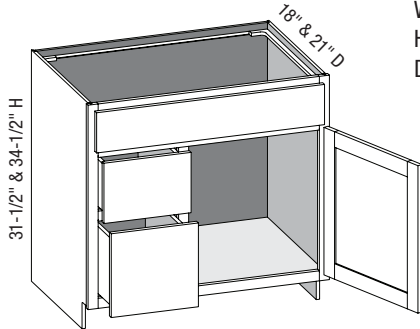

VCL/CSVCL - Vanity Combination Left

EXP	FL	FUE	SS	PFD	EXT	FT	SBR	LE	TSS	OS	NSH	WS	MI	DT	NB
✓	✓	✓	✓	✓	✓	✓	✓	✓	✓	STD	STD		✓		

Custom Size Ranges
Width: 30" – 36"
Height: 31-1/2" – 34-1/2"
Depth: 12", 15", 18", 21"
24", 27", 30"

- False top drawer front.
- When height changes, lower opening heights change. Upper and middle opening heights fixed at 5" and 8".
- When width changes, door and false drawer openings change. Lower drawer openings fixed at 12".
- Specify single or butt doors on custom size cabinets 36" wide.
- Doors hinged on center stile require 1/2" overlay hinges for 1-1/4" or 1-3/8" overlays.

Cabinet Code	
VCL3031.5	VCL3034.5
VCL3331.5	VCL3334.5
VCL3631.5	VCL3634.5