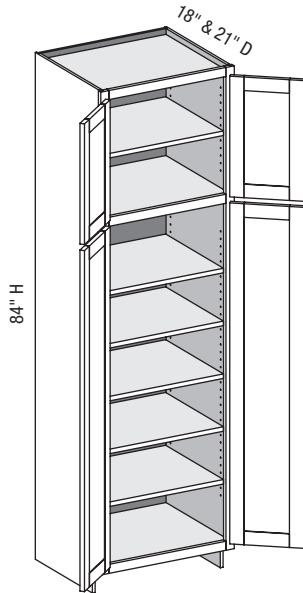

VUC/CSUC - Vanity Utility w/Butt Doors

EXP	FL	FUE	SS	PFD	EXT	FT	SBR	LE	TSS	OS	NSH	WS	MI	DT	NB
✓	✓	✓	✓	✓	✓	✓	✓	✓	✓	✓	✓	✓	✓		

Custom Size Ranges
Width: 24" – 36"
Height: 84" – 120"
Depth: 5-1/2" – 30"

- 84" – 90" high has six shelves.
- 90-1/16" – 96" high has seven shelves.
- 96-1/16" – 108" high has eight shelves.
- 108-1/16" – 120" high has nine shelves.
- Matching specie interior is not available over 96" high. Natural Birch UV material will be used.
- When height changes, upper opening height changes. Lower opening height fixed at 56".
- Specify single or butt doors on custom size cabinets 24" wide.
- Separate 4" high toe platform is available with all cabinet heights.

Cabinet Code
VUC2484BD

Options Key: EXP = Exposed End(s) FL = Flush End(s) FUE = Flush Unexposed End(s) SS = Shaped Side PFD = Prep for False Door
EXT = Extended Stile(s) FT = Flush Toe SBR = Shaped Bottom Rail LE = Leg Extension TSS = Toe Space Side OS = Omit Shelving
NSH = No Shelf Holes WS = Solid Wood Shelves MI = Matching Interior DT = Dust Top NB = Natural Finished Bottom