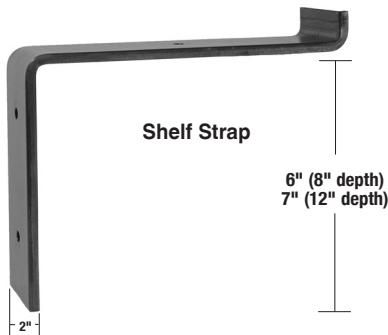

Shelf Supports

- Provide attractive alternatives to the traditional floating shelf.
- The Shelf Strap and Elliptical Bracket are available in 8" and 12" depths.
- Finish options include Gold, Gunmetal Grey, Stainless Steel and Wrought Iron powder coated finishes. Installation screws in matching finish are included.
- It is imperative that the shelf supports are secured into wall studs with installation screws. Conestoga will not be responsible for shelf failure due to inadequate installation techniques or materials.
- Wood shelves not included. Wood shelves can be ordered as 3/4" or 1" thick slabs in any specie. Note: 60" max. length for two shelf straps.
- For an aged or rustic look on wood shelving, add distressing and wear sanding or utilize the weathered grain option.
- Sold as individual pieces – for a pair, must order two supports.