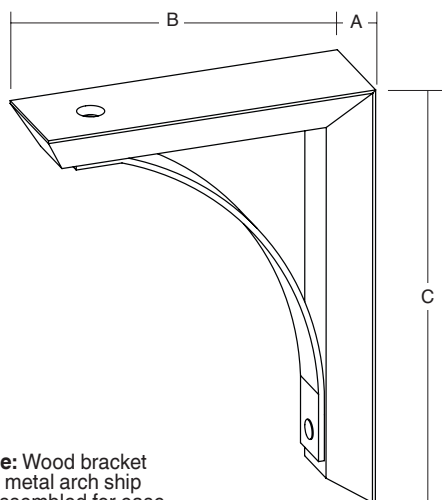

Millwood Bracket with Metal Arch

Specie	Part No.	Dimension		
		A	B	C
Cherry	2656152A	2-1/8"	7"	9"
	2656160A	2-1/8"	9"	12"
Maple	2656154A	2-1/8"	7"	9"
	2656162A	2-1/8"	9"	12"
Red Oak	2656150A	2-1/8"	7"	9"
	2656158A	2-1/8"	9"	12"
White Oak	2656156A	2-1/8"	7"	9"
	2656164A	2-1/8"	9"	12"

Note: Wood bracket and metal arch ship unassembled for ease of finishing.

Please refer to pricing through Con-Nex, our online ordering program