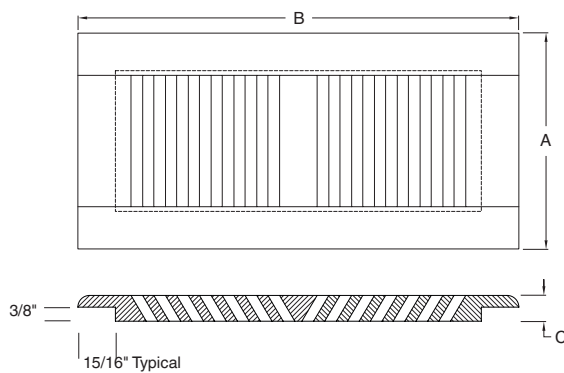

Vent Covers

- All vent covers crafted from solid hardwoods and made in the USA.
- Vent covers are made to fit seamlessly with your hardwood floors, against the toe kicks of your kitchen cabinets, against baseboards and walls.
- Toe Kick Vent Cover is pre-drilled to accept two mounting screws.
- Fixed slats diffuse air in two directions (non-adjustable).
- Custom sizes and designs are available. Contact Special Designs for a quote.
- Vent covers are available unfinished or finished; reference the Finishing Program Section for finish options and pricing.
- Lead-time 10 days unfinished, add 5 days for finishing.

Floor Vent Cover

Specie	Part No.	Dimension		
		A	B	C
Cherry	2655791A	5-3/4"	11-3/4"	3/4"
Maple	2655792A	5-3/4"	11-3/4"	3/4"
Red Oak	2655793A	5-3/4"	11-3/4"	3/4"
Walnut	2656125A	5-3/4"	11-3/4"	3/4"
Cherry	2655794A	5-3/4"	13-3/4"	3/4"
Maple	2655795A	5-3/4"	13-3/4"	3/4"
Red Oak	2655796A	5-3/4"	13-3/4"	3/4"
Walnut	2656126A	5-3/4"	13-3/4"	3/4"
Cherry	2655797A	5-3/4"	15-3/4"	3/4"
Maple	2655798A	5-3/4"	15-3/4"	3/4"
Red Oak	2655799A	5-3/4"	15-3/4"	3/4"
Walnut	2656127A	5-3/4"	15-3/4"	3/4"