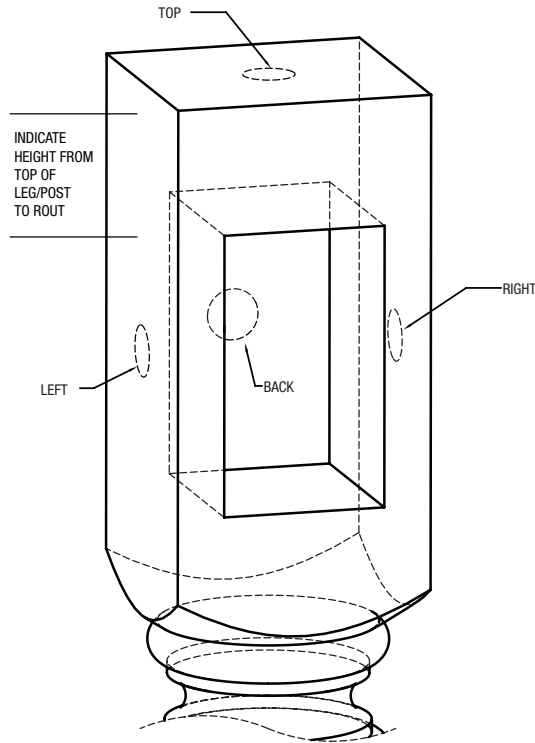

Receptacle Notching Order Form	
Customer Name:	Order Date:
Customer#:	PO#:
Leg/Post Part #:	Leg/Post Description:
Specie:	Quantity:
Hole location for wiring: ☐ Left ☐ Back ☐ Top ☐ Right	Height from top to rout (see diagram below):
Finish (if applicable): _____ Glaze: _____ Sheen: ☐ 10° ☐ 30°	
Special Instructions: