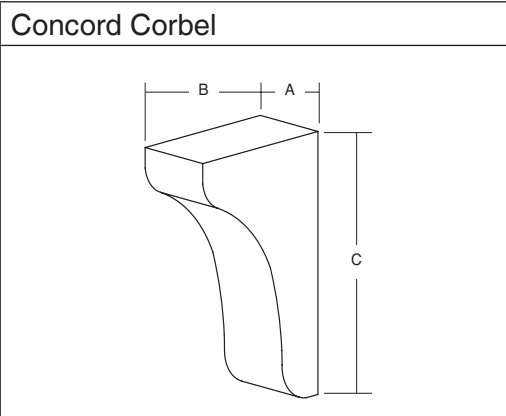

Wood Corbels

Specie	Part No.	Dimension		
		A	B	C
Alder	2652899A	1-3/4"	1-1/2"	3"
Cherry	2652900A	1-3/4"	1-1/2"	3"
Maple	2652901A	1-3/4"	1-1/2"	3"
Paint Grade	2652902A	1-3/4"	1-1/2"	3"
Red Oak	2652903A	1-3/4"	1-1/2"	3"
Alder	2652894A	1-3/4"	4"	6-1/2"
Cherry	2652895A	1-3/4"	4"	6-1/2"
Maple	2652896A	1-3/4"	4"	6-1/2"
Paint Grade	2652897A	1-3/4"	4"	6-1/2"
Red Oak	2652898A	1-3/4"	4"	6-1/2"
Alder	2652889A	1-3/4"	5"	8-1/16"
Cherry	2652890A	1-3/4"	5"	8-1/16"
Maple	2652891A	1-3/4"	5"	8-1/16"
Paint Grade	2652892A	1-3/4"	5"	8-1/16"
Red Oak	2652893A	1-3/4"	5"	8-1/16"
Alder	2652884A	1-3/4"	6"	9-5/8"
Cherry	2652885A	1-3/4"	6"	9-5/8"
Maple	2652886A	1-3/4"	6"	9-5/8"
Paint Grade	2652887A	1-3/4"	6"	9-5/8"
Red Oak	2652888A	1-3/4"	6"	9-5/8"
Alder	2652879A	1-3/4"	8"	12-7/8"
Cherry	2652880A	1-3/4"	8"	12-7/8"
Maple	2652881A	1-3/4"	8"	12-7/8"
Paint Grade	2652882A	1-3/4"	8"	12-7/8"
Red Oak	2652883A	1-3/4"	8"	12-7/8"

Specie	Part No.	Dimension		
		A	B	C
Alder	2652924A	3"	1-1/2"	3"
Cherry	2652925A	3"	1-1/2"	3"
Maple	2652926A	3"	1-1/2"	3"
Paint Grade	2652927A	3"	1-1/2"	3"
Red Oak	2652928A	3"	1-1/2"	3"
Alder	2652919A	3"	4"	6-1/2"
Cherry	2652920A	3"	4"	6-1/2"
Maple	2652921A	3"	4"	6-1/2"
Paint Grade	2652922A	3"	4"	6-1/2"
Red Oak	2652923A	3"	4"	6-1/2"
Alder	2652914A	3"	5"	8-1/16"
Cherry	2652915A	3"	5"	8-1/16"
Maple	2652916A	3"	5"	8-1/16"
Paint Grade	2652917A	3"	5"	8-1/16"
Red Oak	2652918A	3"	5"	8-1/16"
Alder	2652909A	3"	6"	9-5/8"
Cherry	2652910A	3"	6"	9-5/8"
Maple	2652911A	3"	6"	9-5/8"
Paint Grade	2652912A	3"	6"	9-5/8"
Red Oak	2652913A	3"	6"	9-5/8"
Alder	2652904A	3"	8"	12-7/8"
Cherry	2652905A	3"	8"	12-7/8"
Maple	2652906A	3"	8"	12-7/8"
Paint Grade	2652907A	3"	8"	12-7/8"
Red Oak	2652908A	3"	8"	12-7/8"

**Please refer to pricing through Con-Nex,
our online ordering program**