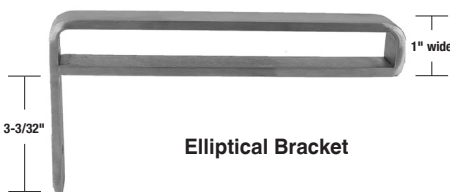

Shelf Supports

- Provide attractive alternatives to the traditional floating shelf.
- The Shelf Strap and Elliptical Bracket are available in 8" and 12" depths.
- Finish options include Gold, Gunmetal Grey, Stainless Steel and Wrought Iron powder coated finishes. Installation screws in matching finish are included.
- It is imperative that the shelf supports are secured into wall studs with installation screws. Conestoga will not be responsible for shelf failure due to inadequate installation techniques or materials.
- Wood shelves not included. Wood shelves can be ordered as 3/4" or 1" thick slabs in any specie. Note: 60" max. length for two shelf straps.
- For an aged or rustic look on wood shelving, add distressing and wear sanding or utilize the weathered grain option.
- Sold as individual pieces – for a pair, must order two supports.