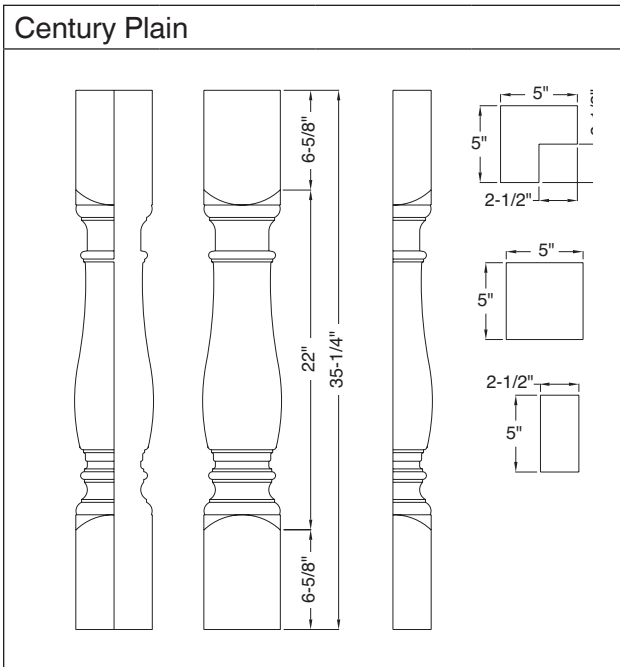

Specie	Whole	Split**	3/4
Cherry	2650850A	2650854A	2650858A
Maple	2650851A	2650855A	2650859A
Paint Grade	2655757A	2655758A	2655759A
Red Oak	2650852A	2650856A	2650860A