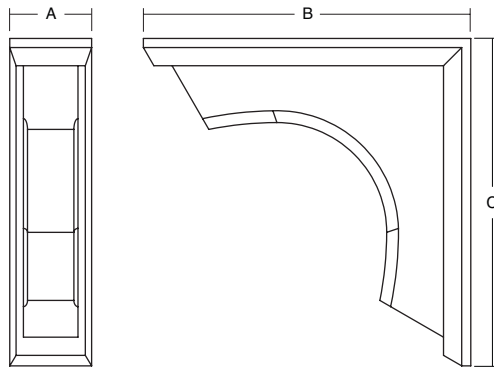

*Part Number reflects each

Laurel Bracket

Specie	Part No.	Dimension		
		A	B	C
Alder	2655823A	1-1/4"	5"	5"
Cherry	2655824A	1-1/4"	5"	5"
Maple	2655825A	1-1/4"	5"	5"
Red Oak	2655822A	1-1/4"	5"	5"
Alder	2655827A	3-3/4"	9"	9"
Cherry	2655828A	3-3/4"	9"	9"
Maple	2655829A	3-3/4"	9"	9"
Red Oak	2655826A	3-3/4"	9"	9"
Alder	2655831A	3-3/4"	9"	14"
Cherry	2655832A	3-3/4"	9"	14"
Maple	2655833A	3-3/4"	9"	14"
Red Oak	2655830A	3-3/4"	9"	14"