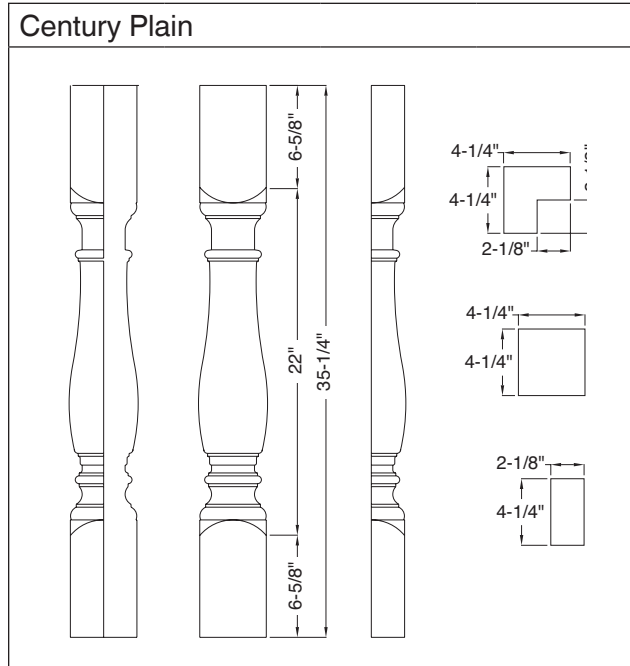

Specie	Whole	Split**	3/4
Cherry	2650470A	2650473A	2650476A
Maple	2650471A	2650474A	2650477A
Paint Grade	2655523A	2655524A	2655525A
Red Oak	2650472A	2650475A	2650478A