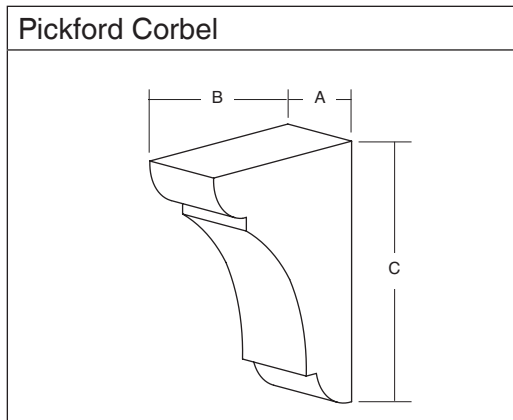

Wood Corbels (continued)

12

Legs, Corbels & Accents

Specie	Part No.	Dimension		
		A	B	C
Alder	2652704A	1-3/4"	3"	3"
Cherry	2652705A	1-3/4"	3"	3"
Maple	2652706A	1-3/4"	3"	3"
Paint Grade	2652707A	1-3/4"	3"	3"
Red Oak	2652708A	1-3/4"	3"	3"
Alder	2652699A	1-3/4"	4"	6"
Cherry	2652700A	1-3/4"	4"	6"
Maple	2652701A	1-3/4"	4"	6"
Paint Grade	2652702A	1-3/4"	4"	6"
Red Oak	2652703A	1-3/4"	4"	6"
Alder	2652694A	1-3/4"	5"	7-1/2"
Cherry	2652695A	1-3/4"	5"	7-1/2"
Maple	2652696A	1-3/4"	5"	7-1/2"
Paint Grade	2652697A	1-3/4"	5"	7-1/2"
Red Oak	2652698A	1-3/4"	5"	7-1/2"
Alder	2652689A	1-3/4"	6-1/2"	9"
Cherry	2652690A	1-3/4"	6-1/2"	9"
Maple	2652691A	1-3/4"	6-1/2"	9"
Paint Grade	2652692A	1-3/4"	6-1/2"	9"
Red Oak	2652693A	1-3/4"	6-1/2"	9"
Alder	2652684A	1-3/4"	8"	12"
Cherry	2652685A	1-3/4"	8"	12"
Maple	2652686A	1-3/4"	8"	12"
Paint Grade	2652687A	1-3/4"	8"	12"
Red Oak	2652688A	1-3/4"	8"	12"

Specie	Part No.	Dimension		
		A	B	C
Alder	2652729A	3"	3"	3"
Cherry	2652730A	3"	3"	3"
Maple	2652731A	3"	3"	3"
Paint Grade	2652732A	3"	3"	3"
Red Oak	2652733A	3"	3"	3"
Alder	2652724A	3"	4"	6"
Cherry	2652725A	3"	4"	6"
Maple	2652726A	3"	4"	6"
Paint Grade	2652727A	3"	4"	6"
Red Oak	2652728A	3"	4"	6"
Alder	2652719A	3"	5"	7-1/2"
Cherry	2652720A	3"	5"	7-1/2"
Maple	2652721A	3"	5"	7-1/2"
Paint Grade	2652722A	3"	5"	7-1/2"
Red Oak	2652723A	3"	5"	7-1/2"
Alder	2652714A	3"	6-1/2"	9"
Cherry	2652715A	3"	6-1/2"	9"
Maple	2652716A	3"	6-1/2"	9"
Paint Grade	2652717A	3"	6-1/2"	9"
Red Oak	2652718A	3"	6-1/2"	9"
Alder	2652709A	3"	8"	12"
Cherry	2652710A	3"	8"	12"
Maple	2652711A	3"	8"	12"
Paint Grade	2652712A	3"	8"	12"
Red Oak	2652713A	3"	8"	12"

Please refer to pricing through Con-Nex, our online ordering program