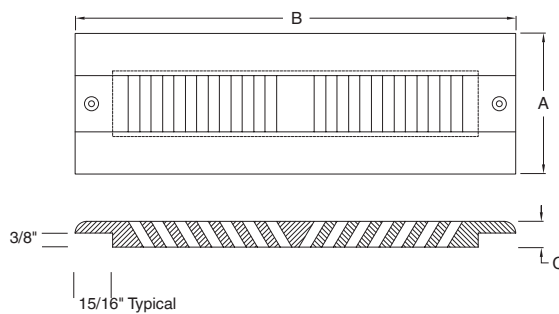

Toe Kick Vent Cover

Specie	Part No.	Dimension		
		A	B	C
Cherry	2655782A	3-3/4"	11-3/4"	3/4"
Maple	2655783A	3-3/4"	11-3/4"	3/4"
Red Oak	2655784A	3-3/4"	11-3/4"	3/4"
Walnut	2656122A	3-3/4"	11-3/4"	3/4"
Cherry	2655785A	3-3/4"	13-3/4"	3/4"
Maple	2655786A	3-3/4"	13-3/4"	3/4"
Red Oak	2655787A	3-3/4"	13-3/4"	3/4"
Walnut	2656123A	3-3/4"	13-3/4"	3/4"
Cherry	2655788A	3-3/4"	15-3/4"	3/4"
Maple	2655789A	3-3/4"	15-3/4"	3/4"
Red Oak	2655790A	3-3/4"	15-3/4"	3/4"
Walnut	2656124A	3-3/4"	15-3/4"	3/4"

Please refer to pricing through Con-Nex, our online ordering program