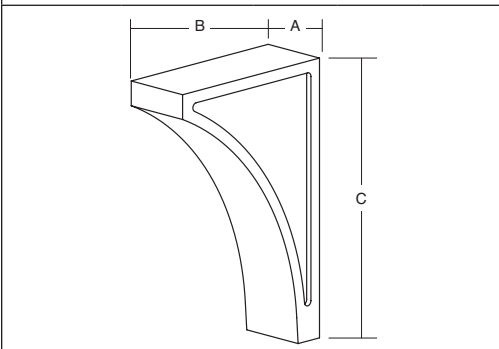

Wood Corbels (continued)

Arts & Crafts Corbel

		Dimension		
Specie	Part No.	A	B	C
Maple	194.69.151	3"	8"	12"