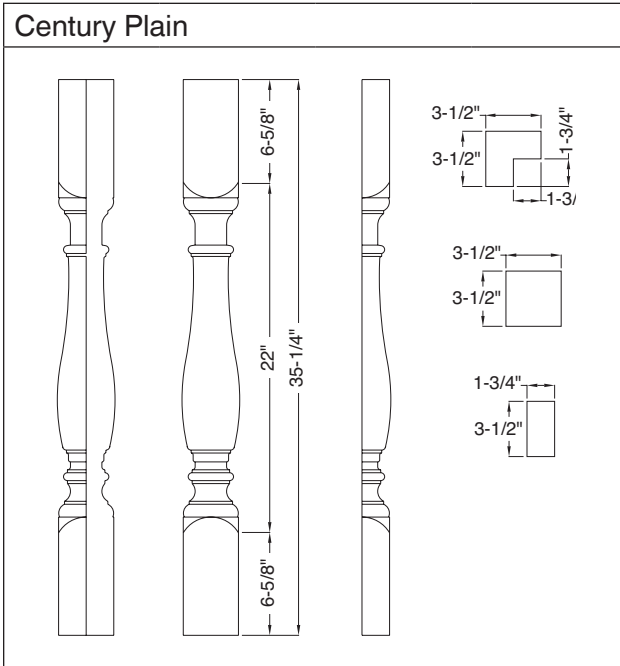

Table Legs and Decorative Columns (continued)

Specie	Whole	Split**	3/4
Cherry	2650461A	2650464A	2650467A
Maple	2650462A	2650465A	2650468A
Paint Grade	2655732A	2655733A	2655734A
Red Oak	2650463A	2650466A	2650469A