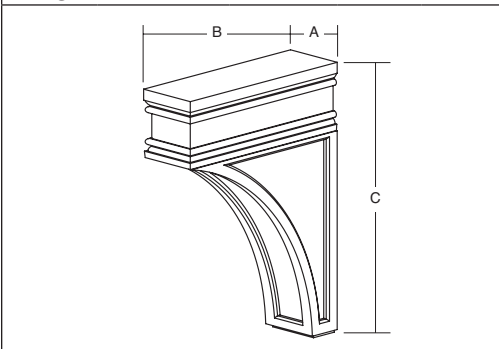

Large Arts & Crafts Corbel

		Dimension		
Specie	Part No.	A	B	C
Cherry	198.04.630	2-13/16"	8-7/8"	12"
Maple	198.04.130	2-13/16"	8-7/8"	12"