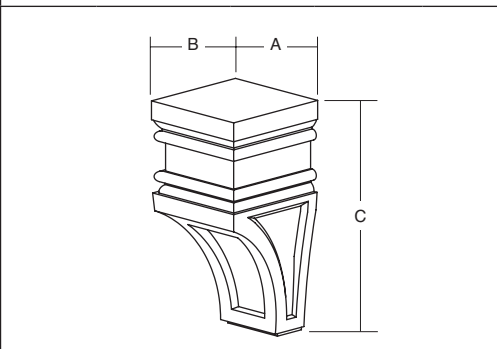

Arts & Crafts Corbel

		Dimension		
Specie	Part No.	A	B	C
Cherry	198.04.640	5-3/4"	3-15/16"	9"
Maple	198.04.140	5-3/4"	3-15/16"	9"
Cherry	198.04.650	2-7/8"	2-15/16"	6"
Maple	198.04.150	2-7/8"	2-15/16"	6"