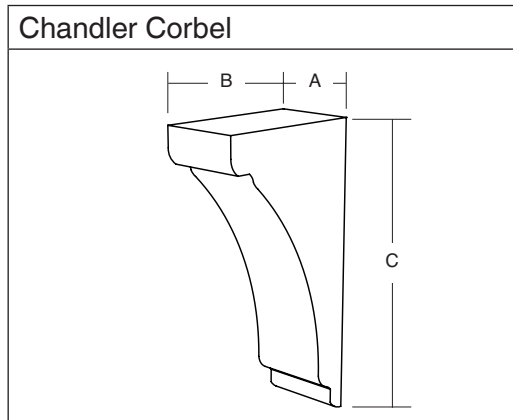

Wood Corbels (continued)

Specie	Part No.	Dimension		
		A	B	C
Alder	2652659A	1-3/4"	4"	7-3/16"
Cherry	2652660A	1-3/4"	4"	7-3/16"
Maple	2652661A	1-3/4"	4"	7-3/16"
Paint Grade	2652662A	1-3/4"	4"	7-3/16"
Red Oak	2652663A	1-3/4"	4"	7-3/16"
Alder	2652654A	1-3/4"	5"	9"
Cherry	2652655A	1-3/4"	5"	9"
Maple	2652656A	1-3/4"	5"	9"
Paint Grade	2652657A	1-3/4"	5"	9"
Red Oak	2652658A	1-3/4"	5"	9"
Alder	2652649A	1-3/4"	5-1/2"	10-5/8"
Cherry	2652650A	1-3/4"	5-1/2"	10-5/8"
Maple	2652651A	1-3/4"	5-1/2"	10-5/8"
Paint Grade	2652652A	1-3/4"	5-1/2"	10-5/8"
Red Oak	2652653A	1-3/4"	5-1/2"	10-5/8"
Alder	2652644A	1-3/4"	8"	14-5/32"
Cherry	2652645A	1-3/4"	8"	14-5/32"
Maple	2652646A	1-3/4"	8"	14-5/32"
Paint Grade	2652647A	1-3/4"	8"	14-5/32"
Red Oak	2652648A	1-3/4"	8"	14-5/32"

Specie	Part No.	Dimension		
		A	B	C
Alder	2652679A	3"	4"	7-3/16"
Cherry	2652680A	3"	4"	7-3/16"
Maple	2652681A	3"	4"	7-3/16"
Paint Grade	2652682A	3"	4"	7-3/16"
Red Oak	2652683A	3"	4"	7-3/16"
Alder	2652674A	3"	5"	9"
Cherry	2652675A	3"	5"	9"
Maple	2652676A	3"	5"	9"
Paint Grade	2652677A	3"	5"	9"
Red Oak	2652678A	3"	5"	9"
Alder	2652669A	3"	5-1/2"	10-5/8"
Cherry	2652670A	3"	5-1/2"	10-5/8"
Maple	2652671A	3"	5-1/2"	10-5/8"
Paint Grade	2652672A	3"	5-1/2"	10-5/8"
Red Oak	2652673A	3"	5-1/2"	10-5/8"
Alder	2652664A	3"	8"	14-5/32"
Cherry	2652665A	3"	8"	14-5/32"
Maple	2652666A	3"	8"	14-5/32"
Paint Grade	2652667A	3"	8"	14-5/32"
Red Oak	2652668A	3"	8"	14-5/32"

Please refer to pricing through Con-Nex, our online ordering program