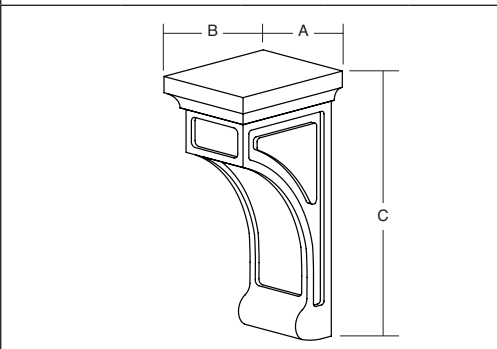

Medium Shaker Corbel

		Dimension		
Specie	Part No.	A	B	C
Alder	2655667A	5-3/8"	6-3/4"	13-3/8"
Cherry	2655668A	5-3/8"	6-3/4"	13-3/8"
Maple	2655669A	5-3/8"	6-3/4"	13-3/8"
Paint Grade	2655670A	5-3/8"	6-3/4"	13-3/8"
Red Oak	2655671A	5-3/8"	6-3/4"	13-3/8"