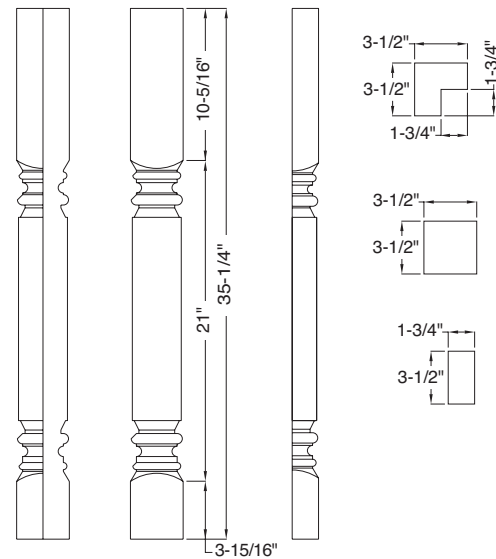

Greco Roman Plain

Also available in a 42" height.

Specie	Whole	Split**	3/4
Cherry	2650236A	2650239A	2650242A
Maple	2650237A	2650240A	2650243A
Paint Grade	2655721A	2655722A	2655723A
Red Oak	2650238A	2650241A	2650244A