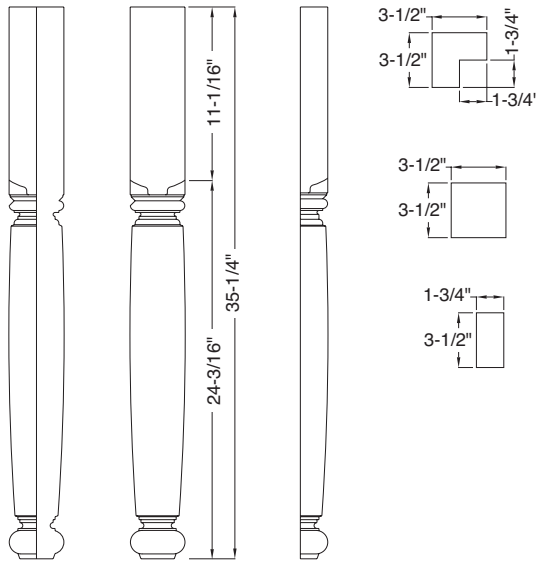

Table Legs and Decorative Columns (continued)

Country Kitchen Plain

Specie	Whole	Split**	3/4
Alder	2650728A	2650729A	2650730A
Cherry	2650443A	2650446A	2650449A
Maple	2650444A	2650447A	2650450A
Paint Grade	2655520A	2655521A	2655522A
Red Oak	2650445A	2650448A	2650451A