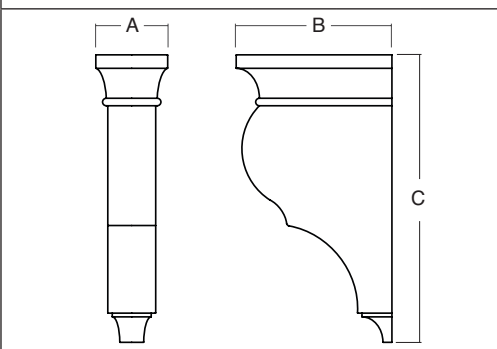

Traditional Corbel

		Dimension		
Specie	Part No.	A	B	C
Maple	194.69.150	3"	6-1/2"	12"

Please refer to pricing through Con-Nex,
our online ordering program