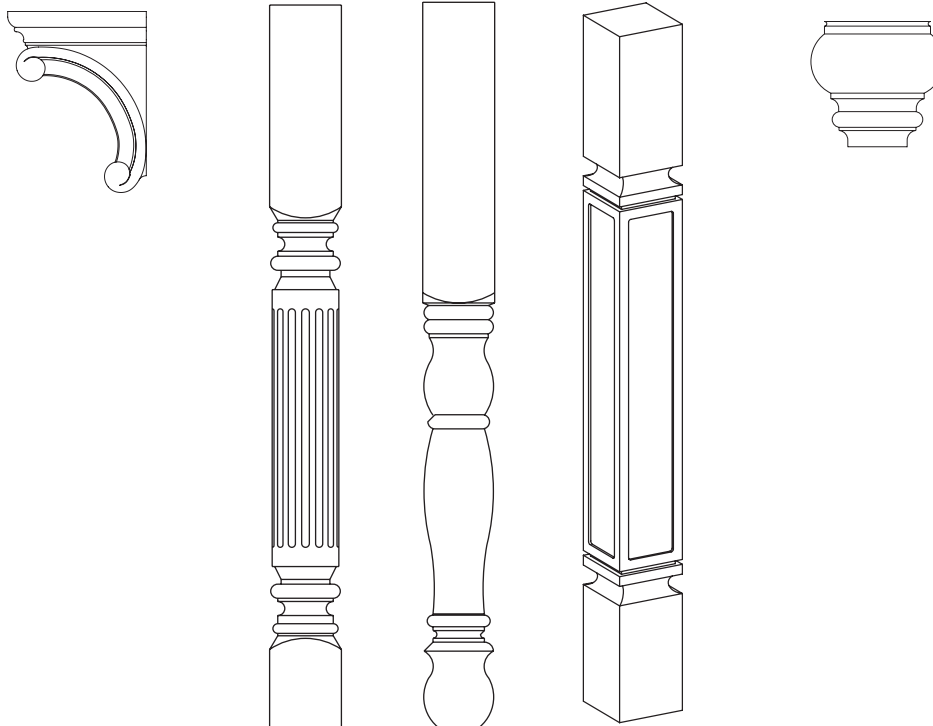

- Specie availability varies by product and is indicated by the specie part number listed with each product drawing. Pricing for all items can be found on the Customer Business Portal.
- Because of the various manufacturing and sanding techniques used to produce these decorative products, slight variations in finished appearance may occur. These variations will not be considered defective.
- Due to the size and complexity of design, many of these products utilize edge glued lumber. This may result in grain pattern, wood color and finish variations.
- In addition to the wood carvings and turnings shown on the following pages, Conestoga has established a comprehensive program with Art For Everyday. Known for their exquisite carving capabilities, Art for Everyday is a leader in carved components and provides Conestoga access to thousands of carved items. Complete images and price lists can be found on the Customer Business Portal, under the Marketing Resources tab. All Art For Everyday products can receive any of Conestoga's standard finishes.

Finishing

Conestoga offers finishing on all decorative elements and accents. This allows you to simplify your shop process and purchase accessories along with your finished door order. See the Finishing Program Section for available stain, Colourtone, primer, Prism Paint and glaze combinations.