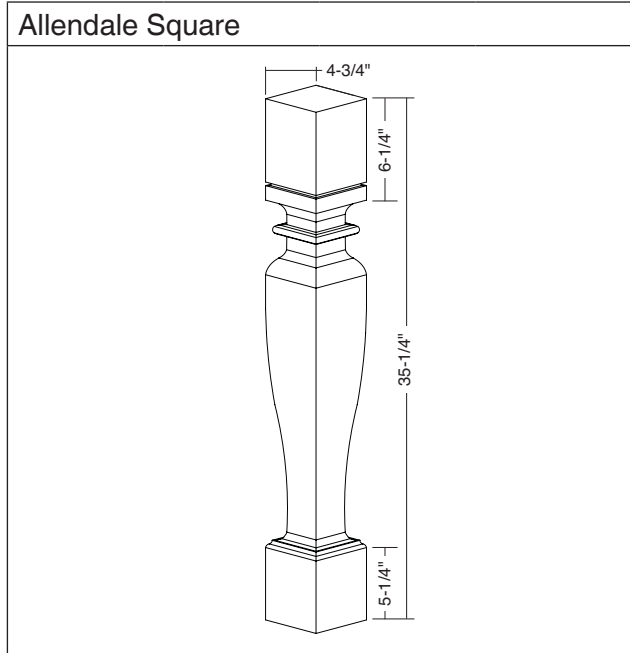

Table Legs and Decorative Columns (continued)

Specie	Whole	Split	3/4
Alder	2652609A	N/A	N/A
Cherry	2652610A	N/A	N/A
Maple	2652611A	N/A	N/A
Paint Grade	2652612A	N/A	N/A
Red Oak	2652613A	N/A	N/A

**Please refer to pricing through Con-Nex,
our online ordering program**