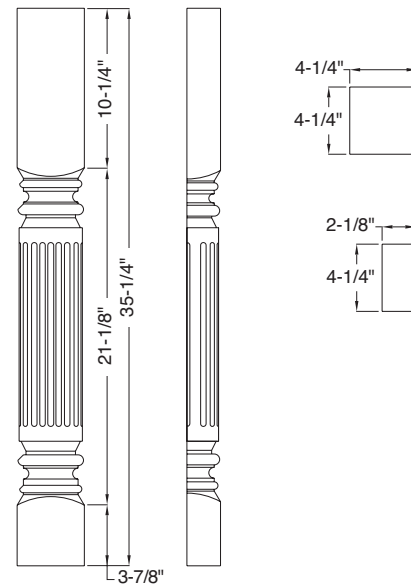

Greco Roman Fluted

Specie	Whole	Split**	3/4
Cherry	2650284A	2650287A	N/A
Maple	2650285A	2650288A	N/A
Paint Grade	2655499A	2655495A	N/A
Red Oak	2650286A	2650289A	N/A

Please refer to pricing through Con-Nex, our online ordering program

**Must purchase in pairs.