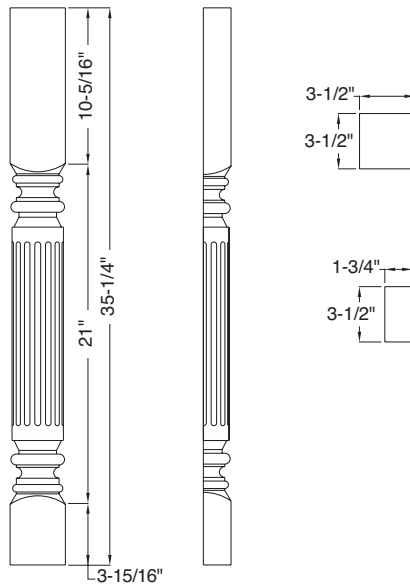

Greco Roman Fluted

Specie	Whole	Split**	3/4
Cherry	2650272A	2650275A	N/A
Maple	2650273A	2650276A	N/A
Paint Grade	2655727A	2655728A	N/A
Red Oak	2650274A	2650277A	N/A