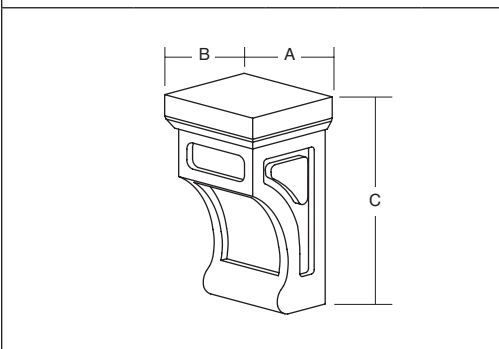

Small Shaker Corbel

		Dimension		
Specie	Part No.	A	B	C
Alder	2655662A	4"	3-1/2"	6-3/4"
Cherry	2655663A	4"	3-1/2"	6-3/4"
Maple	2655664A	4"	3-1/2"	6-3/4"
Paint Grade	2655665A	4"	3-1/2"	6-3/4"
Red Oak	2655666A	4"	3-1/2"	6-3/4"