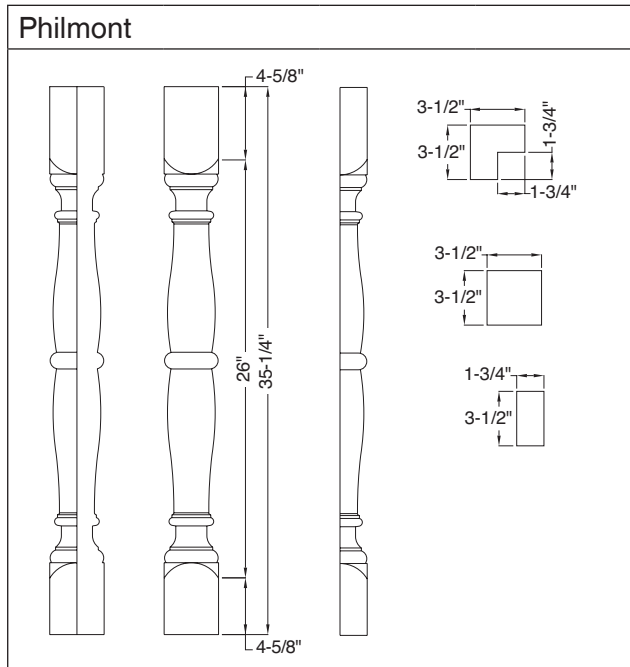

Specie	Whole	Split**	3/4
Alder	2650801A	2650805A	2650809A
Cherry	2650802A	2650806A	2650810A
Maple	2650803A	2650807A	2650811A
Paint Grade	2655556A	2655557A	2655558A
Red Oak	2650804A	2650808A	2650812A

Please refer to pricing through Con-Nex, our online ordering program

**Must purchase in pairs.