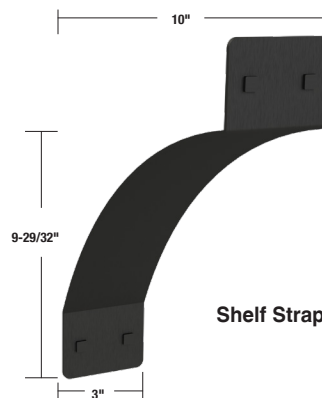

Decorative Floating Shelf Straps

- Add a finishing touch to any of our 10" deep floating shelves with the Lexington Shelf Strap.
- For decorative purposes only. Not intended to be weight bearing.
- Finish options include Gunmetal Grey, Stainless Steel and Wrought Iron powder coated finishes. Installation screws in matching finish are included.
- Sold as individual pieces - for a pair, must order two supports.

Lexington Shelf Strap	
Finish	Part No.*
Gunmetal Grey	2656110A
Stainless Steel	2656112A
Wrought Iron	2656113A

*Part Number reflects each

Please refer to pricing through Con-Nex, our online ordering program