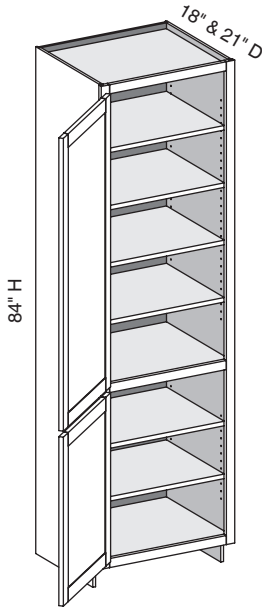

VLV/CSVLV - Vanity Linen Vanity Height

EXP	FL	FUE	SS	PFD	EXT	FT	SBR	LE	TSS	OS	NSH	WS	MI	DT	NB
✓	✓	✓	✓	✓	✓	✓	✓	✓		✓	✓	✓	✓		

Custom Size Ranges
Width: 12" – 24"
Height: 84" – 120"
Depth: 5-1/2" – 30"

- Lower section aligns with 31-1/2" high vanity cabinets.
- 84" – 90" high has six shelves.
- 90-1/16" – 96" high has seven shelves.
- 96-1/16" – 108" high has eight shelves.
- 108-1/16" – 120" high has nine shelves.
- Matching specie interior is not available over 96" high. Natural Birch UV material will be used.
- When height changes, upper opening height changes. Lower opening height fixed at 24-1/2".
- Specify single or butt doors on custom size cabinets 24" wide.
- Separate 4" high toe platform is available with all cabinet heights.

Cabinet Code	
VLV1884	VLV2484
VLV2184