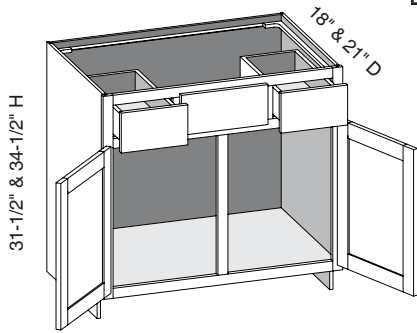

VBS/CSVBS - Vanity Base Sink w/Center Stile

EXP	FL	FUE	SS	PFD	EXT	FT	SBR	LE	TSS	OS	NSH	WS	MI	DT	NB
✓	✓	✓	✓	✓	✓	✓	✓	✓	✓	STD	STD		✓		

Custom Size Ranges
Width: 36" – 48"
Height: 31-1/2" – 42"
Depth: 12", 15", 18", 21"
24", 27", 30"

- False top middle drawer front.
- When height changes, lower opening height changes. Upper opening height fixed at 5".
- When width changes, middle opening width changes. Left and right opening widths fixed at 9".

Cabinet Code	
VBS4231.5	VBS4234.5
VBS4831.5	VBS4834.5