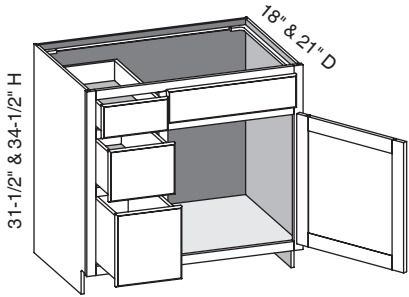

VC3DL/CSVC3DL - Vanity Combo Three Drawer Left

EXP	FL	FUE	SS	PFD	EXT	FT	SBR	LE	TSS	OS	NSH	WS	MI	DT	NB
✓	✓	✓	✓	✓	✓	✓	✓	✓	✓	STD	STD		✓		

Custom Size Ranges
Width: 36" – 48"
Height: 31-1/2" – 34-1/2"
Depth: 12", 15", 18", 21"
24", 27", 30"

- When width changes, door and false drawer openings remain fixed.
- Doors hinged on center stile require 1/2" overlay hinges for 1-1/4" or 1-3/8" overlays.

Cabinet Code	
VC3DL3631.5	VC3DL3634.5
VC3DL3931.5	VC3DL3934.5
VC3DL4231.5	VC3DL4234.5
VC3DL4531.5	VC3DL4534.5
VC3DL4831.5	VC3DL4834.5