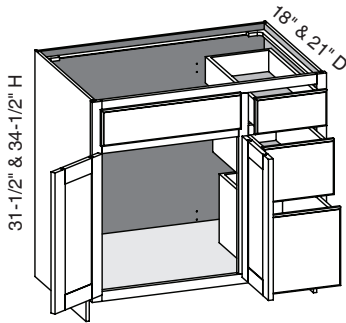

EXP	FL	FUE	SS	PFD	EXT	FT	SBR	LE	TSS	OS	NSH	WS	MI	DT	NB
✓	✓	✓	✓	✓	✓	✓	✓	✓	✓	STD	STD		✓		

Custom Size Ranges
Width: 36" – 48"
Height: 31-1/2" – 34-1/2"
Depth: 12", 15", 18", 21"
24", 27", 30"

- When width changes, door and false drawer openings remain fixed.
- When height changes, lower opening heights change. Upper and middle opening heights fixed at 5" and 8".
- Doors hinged on center stile require 1/2" overlay hinges for 1-1/4" or 1-3/8" overlays.

Cabinet Code	
VC3DR3631.5BD	VC3DR3634.5BD
VC3DR3931.5BD	VC3DR3934.5BD
VC3DR4231.5BD	VC3DR4234.5BD
VC3DR4531.5BD	VC3DR4534.5BD
VC3DR4831.5BD	VC3DR4834.5BD

Options Key: EXP = Exposed End(s) FL = Flush End(s) FUE = Flush Unexposed End(s) SS = Shaped Side PFD = Prep for False Door
EXT = Extended Stile(s) FT = Flush Toe SBR = Shaped Bottom Rail LE = Leg Extension TSS = Toe Space Side OS = Omit Shelving
NSH = No Shelf Holes WS = Solid Wood Shelves MI = Matching Interior DT = Dust Top NB = Natural Finished Bottom