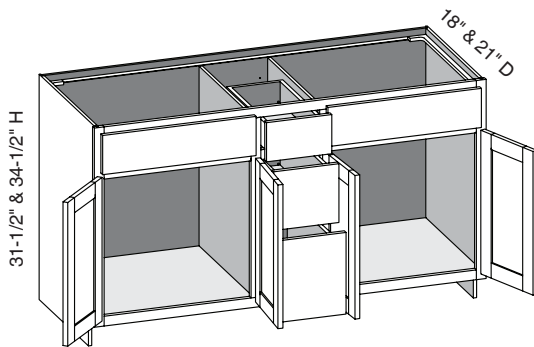

EXP	FL	FUE	SS	PFD	EXT	FT	SBR	LE	TSS	OS	NSH	WS	MI	DT	NB
✓	✓	✓	✓	✓	✓	✓	✓		✓	STD	STD		✓		

Custom Size Ranges
 Width: 48" – 72"
 Height: 31-1/2" – 34-1/2"
 Depth: 12", 15", 18", 21"
 24", 27", 30"

- One false top drawer front, two functional top drawers.
- When height changes, lower opening heights change. Upper and middle drawer openings heights fixed at 5" and 8".
- When width changes, door and false drawer front openings change.
- Doors hinged on center stile require 1/2" overlay hinges for 1-1/4" or 1-3/8" overlays.

Custom Size Ranges
 Width: 48" – 72"
 Height: 31-1/2" – 34-1/2"
 Depth: 12", 15", 18", 21"
 24", 27", 30"

- Two false top drawer fronts, one functional top drawer.
- When height changes, lower opening heights change. Upper and middle drawer openings heights fixed at 5" and 8".
- When width changes, door and false drawer front openings change.
- Doors hinged on center stile require 1/2" overlay hinges for 1-1/4" or 1-3/8" overlays.