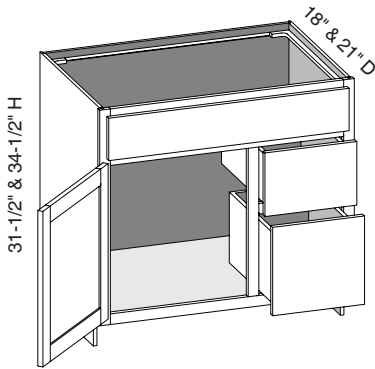

VCR/CSVCR - Vanity Combination Right

EXP	FL	FUE	SS	PFD	EXT	FT	SBR	LE	TSS	OS	NSH	WS	MI	DT	NB
✓	✓	✓	✓	✓	✓	✓	✓	✓	✓	STD	STD		✓		

Custom Size Ranges
Width: 30" – 36"
Height: 31-1/2" – 34-1/2"
Depth: 12", 15", 18", 21"
24", 27", 30"

- False top drawer front.
- When height changes, lower opening heights change. Upper and middle opening heights fixed at 5" and 8".
- When width changes, door and false drawer openings change. Lower drawer openings fixed at 12".
- Specify single or butt doors on custom size cabinets 36" wide.
- Doors hinged on center stile require 1/2" overlay hinges for 1-1/4" or 1-3/8" overlays.

Cabinet Code	
VCR3031.5	VCR3034.5
VCR3331.5	VCR3334.5
VCR3631.5	VCR3634.5