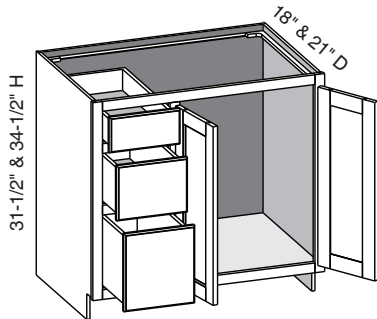

VCFD3DL/CSVCFD3DL - Vanity Combo Full Door Three Drawers Left w/Butt Doors

EXP	FL	FUE	SS	PFD	EXT	FT	SBR	LE	TSS	OS	NSH	WS	MI	DT	NB
✓	✓	✓	✓	✓	✓	✓	✓	✓	✓	STD	STD		✓		

Custom Size Ranges
Width: 36" – 48"
Height: 31-1/2" – 34-1/2"
Depth: 12", 15", 18", 21"
24", 27", 30"

- When width changes, door opening remains fixed.
- When height changes, lower opening heights change. Upper and middle drawer opening heights fixed at 5" and 8".
- Doors hinged on center stile require 1/2" overlay hinges for 1-1/4" or 1-3/8" overlays.

Cabinet Code	
VCFD3DL3631.5BD	VCFD3DL3634.5BD
VCFD3DL3931.5BD	VCFD3DL3934.5BD
VCFD3DL4231.5BD	VCFD3DL4234.5BD
VCFD3DL4531.5BD	VCFD3DL4534.5BD
VCFD3DL4831.5BD	VCFD3DL4834.5BD