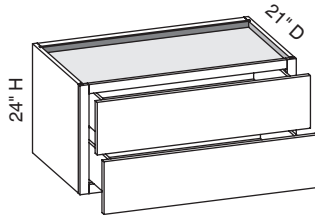

WHV2D/CSWHV2D - Wall Hung Vanity Two Drawers

EXP	FL	FUE	SS	PFD	EXT	FT	SBR	LE	TSS	OS	NSH	WS	MI	DT	NB
✓	✓	✓		✓	✓					STD	STD		✓	STD	✓

Custom Size
Ranges
Width: 21" – 36"
Height: 18" – 24"
Depth: 18", 21"

- Drawer boxes are 6" less than the depth of the cabinet to accommodate inset drawers and hardware.
- Includes two pre-cut 2 x 4 installation cleats.
- The load capacity of these cabinets is greatly dependent on the quality of the installation screws and whether the cabinets are secured into the wall studs. If not secured into two or more studs, using high quality installation screws the cabinet may not support the desired weight.
- Conestoga will not be responsible for cabinet failure due to inadequate installation techniques or materials.

24" High	
WHV2D2124	WHV2D3024
WHV2D2424	WHV2D3324
WHV2D2724	WHV2D3624