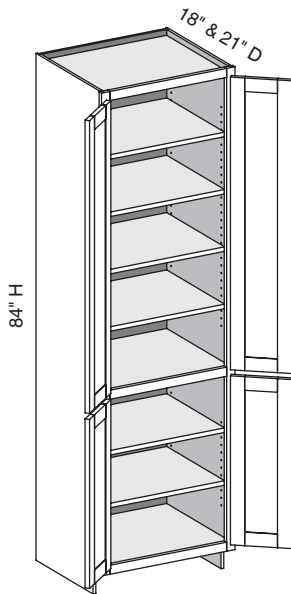

VLB/CSUCR - Vanity Linen Base Height w/Butt Doors

EXP	FL	FUE	SS	PFD	EXT	FT	SBR	LE	TSS	OS	NSH	WS	MI	DT	NB
✓	✓	✓	✓	✓	✓	✓	✓	✓	✓	✓	✓	✓	✓		

Custom Size Ranges
Width: 24" – 36"
Height: 84" – 120"
Depth: 5-1/2" – 30"

- Lower section aligns with 34-1/2" high vanity cabinets.
- 84" – 90" high has six shelves.
- 90-1/16" – 96" high has seven shelves.
- 96-1/16" – 108" high has eight shelves.
- 108-1/16" – 120" high has nine shelves.
- Matching specie interior is not available over 96" high. Natural Birch UV material will be used.
- When height changes, upper opening height changes. Lower opening height fixed at 27-1/2".
- Specify single or butt doors on custom size cabinets 24" wide.
- Separate 4" high toe platform is available with all cabinet heights.

Cabinet Code
VLB2484BD

Options Key: EXP = Exposed End(s) FL = Flush End(s) FUE = Flush Unexposed End(s) SS = Shaped Side PFD = Prep for False Door
EXT = Extended Stile(s) FT = Flush Toe SBR = Shaped Bottom Rail LE = Leg Extension TSS = Toe Space Side OS = Omit Shelving
NSH = No Shelf Holes WS = Solid Wood Shelves MI = Matching Interior DT = Dust Top NB = Natural Finished Bottom