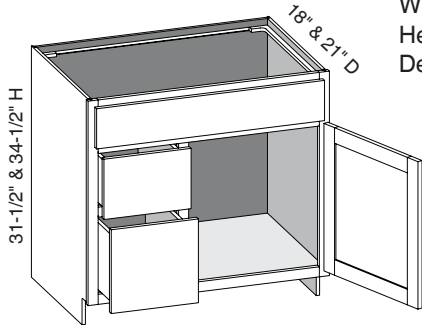

VCL/CSVCL - Vanity Combination Left

EXP	FL	FUE	SS	PFD	EXT	FT	SBR	LE	TSS	OS	NSH	WS	MI	DT	NB
✓	✓	✓	✓	✓	✓	✓	✓	✓	✓	STD	STD		✓		

Custom Size Ranges
Width: 30" – 36"
Height: 31-1/2" – 34-1/2"
Depth: 12", 15", 18", 21"
24", 27", 30"

- False top drawer front.
- When height changes, lower opening heights change. Upper and middle opening heights fixed at 5" and 8".
- When width changes, door and false drawer openings change. Lower drawer openings fixed at 12".
- Specify single or butt doors on custom size cabinets 36" wide.
- Doors hinged on center stile require 1/2" overlay hinges for 1-1/4" or 1-3/8" overlays.

Cabinet Code	
VCL3031.5	VCL3034.5
VCL3331.5	VCL3334.5
VCL3631.5	VCL3634.5

VCL/CSVCL - Vanity Combination Left w/Butt Doors

EXP	FL	FUE	SS	PFD	EXT	FT	SBR	LE	TSS	OS	NSH	WS	MI	DT	NB
✓	✓	✓	✓	✓	✓	✓	✓	✓	✓	STD	STD		✓