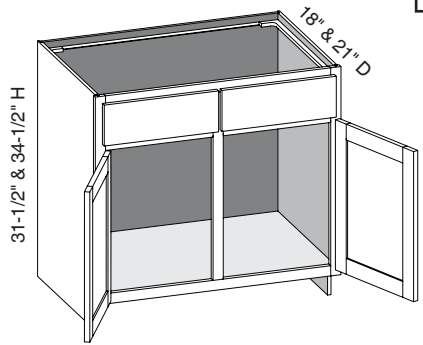

VS/CSBS2D1D - Vanity Sink Two Door One Drawer

EXP	FL	FUE	SS	PFD	EXT	FT	SBR	LE	TSS	OS	NSH	WS	MI	DT	NB
✓	✓	✓	✓	✓	✓	✓	✓	✓	✓	STD	STD		✓		

Custom Size Ranges
 Width: 27" – 36"
 Height: 31-1/2" – 42"
 Depth: 18" – 30"

- False drawer front.
- When height changes, lower opening height changes. Upper opening height fixed at 5".

Cabinet Code	
VS3031.5	VS3034.5
VS3331.5	VS3334.5
VS3631.5	VS3634.5

VSX/CSBS2D2D - Vanity Sink Two Door Two Drawer

EXP	FL	FUE	SS	PFD	EXT	FT	SBR	LE	TSS	OS	NSH	WS	MI	DT	NB
✓	✓	✓	✓	✓	✓	✓	✓	✓	✓	STD	STD		✓		

Custom Size Ranges
 Width: 30" – 48"
 Height: 31-1/2" – 42"
 Depth: 18" – 30"

- False drawer fronts.
- When height changes, lower opening height changes. Upper opening height fixed at 5".

Custom Size Ranges
 Width: 36" – 48"
 Height: 31-1/2" – 42"
 Depth: 12", 15", 18", 21"
 24", 27", 30"

- False top middle drawer front.
- When height changes, lower opening height changes. Upper opening height fixed at 5".
- When width changes, middle opening width changes. Left and right opening widths fixed at 9".