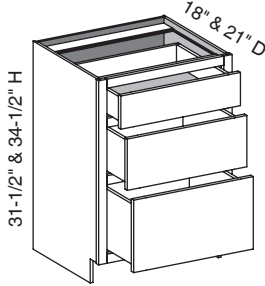

V3D/CSB3D - Vanity Three Drawer

EXP	FL	FUE	SS	PFD	EXT	FT	SBR	LE	TSS	OS	NSH	WS	MI	DT	NB
✓	✓	✓	✓	✓	✓	✓	✓	✓	✓	STD	STD		✓	✓	

Custom Size Ranges
Width: 12" – 39"
Height: 31-1/2" – 34-1/2"
Depth: 12", 15", 18", 21"
24", 27", 30"

- When height changes, lower opening height changes. Upper and middle opening heights fixed at 5" and 8".

Cabinet Code	
V3D1231.5	V3D1234.5
V3D1531.5	V3D1534.5
V3D1831.5	V3D1834.5
V3D2131.5	V3D2134.5
V3D2431.5	V3D2434.5