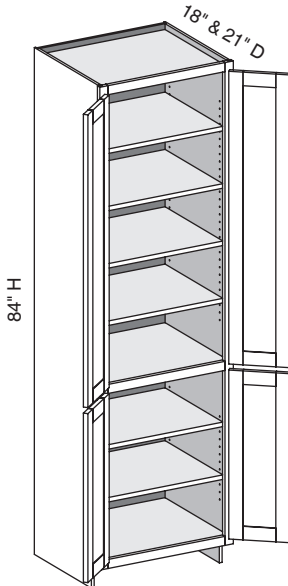

VLV/CSVLV - Vanity Linen Vanity Height w/Butt Doors

EXP	FL	FUE	SS	PFD	EXT	FT	SBR	LE	TSS	OS	NSH	WS	MI	DT	NB
✓	✓	✓	✓	✓	✓	✓	✓	✓		✓	✓	✓	✓		

Custom Size Ranges
Width: 24" – 36"
Height: 84" – 120"
Depth: 5-1/2" – 30"

- Lower section aligns with 31-1/2" high vanity cabinets.
- 84" – 90" high has six shelves.
- 90-1/16" – 96" high has seven shelves.
- 96-1/16" – 108" high has eight shelves.
- 108-1/16" – 120" high has nine shelves.
- Matching specie interior is not available over 96" high. Natural Birch UV material will be used.
- When height changes, upper opening height changes. Lower opening height fixed at 24-1/2".
- Specify single or butt doors on custom size cabinets 24" wide.
- Separate 4" high toe platform is available with all cabinet heights.

Cabinet Code	
VLV2484BD	

Options Key: EXP = Exposed End(s) FL = Flush End(s) FUE = Flush Unexposed End(s) SS = Shaped Side PFD = Prep for False Door
EXT = Extended Stile(s) FT = Flush Toe SBR = Shaped Bottom Rail LE = Leg Extension TSS = Toe Space Side OS = Omit Shelving
NSH = No Shelf Holes WS = Solid Wood Shelves MI = Matching Interior DT = Dust Top NB = Natural Finished Bottom