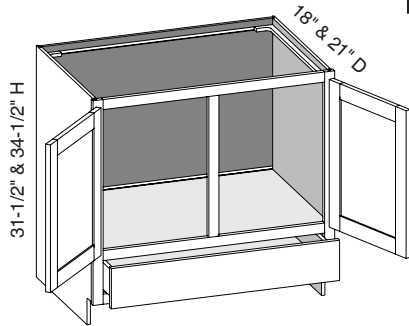

VSRV/CSVSRVCS - Vanity Sink Reverse w/Center Stile

EXP	FL	FUE	SS	PFD	EXT	FT	SBR	LE	TSS	OS	NSH	WS	MI	DT	NB
✓	✓	✓	✓	✓	✓	✓	✓	✓	✓	STD	STD		✓		

Custom Size Ranges
Width: 30" – 36"
Height: 31-1/2" – 42"
Depth: 12", 15", 18", 21"
24", 27", 30"

- When height changes, top opening height changes. Lower opening height fixed at 5".

Cabinet Code	
VSRV3031.5	VSRV3034.5
VSRV3631.5	VSRV3634.5