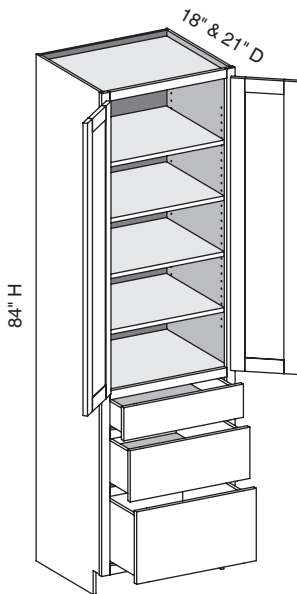

VL3B/CSU3D - Vanity Linen Three Drawer Base Height w/Butt Doors

EXP	FL	FUE	SS	PFD	EXT	FT	SBR	LE	TSS	OS	NSH	WS	MI	DT	NB
✓	✓	✓	✓	✓	✓	✓	✓	✓	✓	✓	✓	✓	✓		

Custom Size Ranges
Width: 24" – 36"
Height: 84" – 120"
Depth: 12", 15", 18", 21"
24", 27", 30"

- Lower section aligns with 34-1/2" high vanity cabinets.
- 84" – 90" high has four shelves.
- 90-1/16" – 96" high has five shelves.
- 96-1/16" – 108" high has six shelves.
- 108-1/16" – 120" high has seven shelves.
- Matching specie interior is not available over 96" high. Natural Birch UV material will be used.
- When height changes, upper opening height changes. Lower drawer opening heights fixed at 5", 8" and 11-1/2".
- Specify single or butt doors on custom size cabinets 24" wide.
- Separate 4" high toe platform is available with all cabinet heights.

Cabinet Code
VL3B2484BD

Options Key: EXP = Exposed End(s) FL = Flush End(s) FUE = Flush Unexposed End(s) SS = Shaped Side PFD = Prep for False Door
EXT = Extended Stile(s) FT = Flush Toe SBR = Shaped Bottom Rail LE = Leg Extension TSS = Toe Space Side OS = Omit Shelving
NSH = No Shelf Holes WS = Solid Wood Shelves MI = Matching Interior DT = Dust Top NB = Natural Finished Bottom