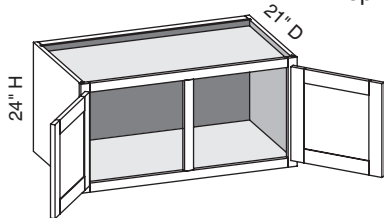

Custom Size Ranges
Width: 27" – 48"
Height: 18" – 24"
Depth: 18" – 21"

- Includes two precut 2 x 4 installation cleats.
- The load capacity of these cabinets is greatly dependent on the quality of the installation screws and whether the cabinets are secured into the wall studs. If not secured into two or more studs, using high quality installation screws the cabinet may not support the desired weight.
- Conestoga will not be responsible for cabinet failure due to inadequate installation techniques or materials.

24" High	
WHV2724	WHV3924
WHV3024	WHV4224
WHV3324	WHV4524
WHV3624	WHV4824