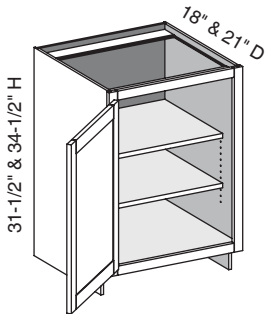

VBF/CSBFD - Vanity Base Full Door

EXP	FL	FUE	SS	PFD	EXT	FT	SBR	LE	TSS	OS	NSH	WS	MI	DT	NB
✓	✓	✓	✓	✓	✓	✓	✓	✓	✓	✓	✓	✓	✓	✓	

Custom Size Ranges
Width: 9" – 24"
Height: 10" – 48"
Depth: 5-1/2" – 30"

- 10" – 22" high has no shelves.
- 22-1/16" – 28" high has one shelf.
- 28-1/16" – 40" high has two shelves.
- 40-1/16" – 48" high has three shelves.
- Specify single or butt doors on custom size cabinets 24" wide.

Cabinet Code	
VBF1831.5	VBF1834.5

VBF/CSBFD - Vanity Base Full Door w/Butt Doors