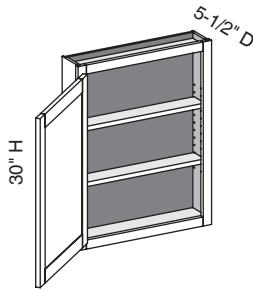

VW/CSW - Vanity Wall

EXP	FL	FUE	SS	PFD	EXT	FT	SBR	LE	TSS	OS	NSH	WS	MI	DT	NB
✓	✓	✓		✓	✓					✓	✓	✓	✓		✓

Custom Size Ranges
Width: 9" – 36"
Height: 12" – 48"
Depth: 5-1/2" – 30"

- 12" – 18" high has no shelves.
- 18-1/16" – 24" high has one shelf.
- 24-1/16" – 36" high has two shelves.
- 36-1/16" – 48" high has three shelves.
- Specify single or butt doors on custom size cabinets 24" wide.

30" High	
VW1230	VW1830
VW1530	VW2430