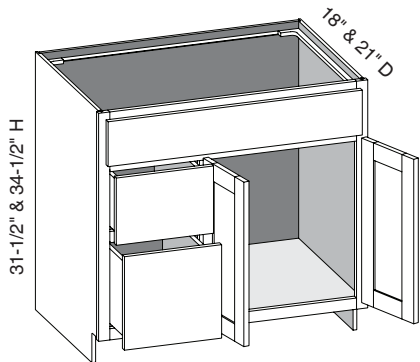

Custom Size Ranges
Width: 36" – 48"
Height: 31-1/2" – 34-1/2"
Depth: 12", 15", 18", 21"
24", 27", 30"

- False top drawer front.
- When height changes, lower opening heights change. Upper and middle opening heights fixed at 5" and 8".
- When width changes, door and false drawer openings change. Lower drawer openings fixed at 12".
- Specify single or butt doors on custom size cabinets 36" wide.
- Doors hinged on center stile require 1/2" overlay hinges for 1-1/4" or 1-3/8" overlays.

Cabinet Code	
VCL4231.5BD	VCL4234.5BD
VCL4831.5BD	VCL4834.5BD

Options Key: EXP = Exposed End(s) FL = Flush End(s) FUE = Flush Unexposed End(s) SS = Shaped Side PFD = Prep for False Door
EXT = Extended Stile(s) FT = Flush Toe SBR = Shaped Bottom Rail LE = Leg Extension TSS = Toe Space Side OS = Omit Shelving
NSH = No Shelf Holes WS = Solid Wood Shelves MI = Matching Interior DT = Dust Top NB = Natural Finished Bottom