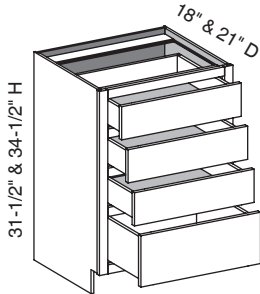

V4D/CSB4D - Vanity Four Drawer

EXP	FL	FUE	SS	PFD	EXT	FT	SBR	LE	TSS	OS	NSH	WS	MI	DT	NB
✓	✓	✓	✓	✓	✓	✓	✓	✓	✓	STD	STD		✓	✓	

Custom Size Ranges
Width: 12" – 39"
Height: 31-1/2" – 34-1/2"
Depth: 12", 15", 18", 21"
24", 27", 30"

- When height changes, lower opening height changes. Upper opening heights fixed at 5".

Cabinet Code	
V4D1231.5	V4D1234.5
V4D1531.5	V4D1534.5
V4D1831.5	V4D1834.5
V4D2131.5	V4D2134.5
V4D2431.5	V4D2434.5