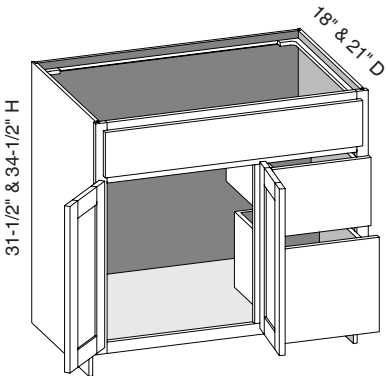

VCR/CSVCR - Vanity Combination Right w/Butt Doors

EXP	FL	FUE	SS	PFD	EXT	FT	SBR	LE	TSS	OS	NSH	WS	MI	DT	NB
✓	✓	✓	✓	✓	✓	✓	✓	✓	✓	STD	STD		✓		

Custom Size Ranges
Width: 36" – 48"
Height: 31-1/2" – 34-1/2"
Depth: 12", 15", 18", 21"
24", 27", 30"

- False top drawer front.
- When height changes, lower opening heights change. Upper and middle opening heights fixed at 5" and 8".
- When width changes, door and false drawer openings change. Lower drawer openings fixed at 12".
- Specify single or butt doors on custom size cabinets 36" wide.
- Doors hinged on center stile require 1/2" overlay hinges for 1-1/4" or 1-3/8" overlays.

Cabinet Code	
VCR4231.5BD	VCR4234.5BD
VCR4831.5BD	VCR4834.5BD

Options Key: EXP = Exposed End(s) FL = Flush End(s) FUE = Flush Unexposed End(s) SS = Shaped Side PFD = Prep for False Door
EXT = Extended Stile(s) FT = Flush Toe SBR = Shaped Bottom Rail LE = Leg Extension TSS = Toe Space Side OS = Omit Shelving
NSH = No Shelf Holes WS = Solid Wood Shelves MI = Matching Interior DT = Dust Top NB = Natural Finished Bottom