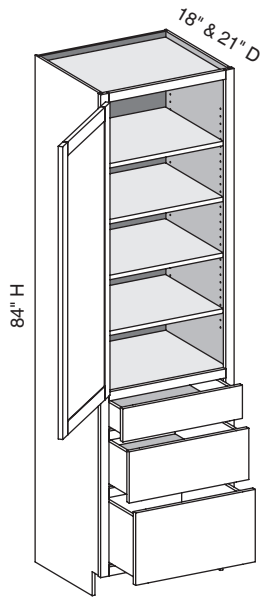

VL3V/CSVL3V - Vanity Linen Three Drawer Vanity Height

EXP	FL	FUE	SS	PFD	EXT	FT	SBR	LE	TSS	OS	NSH	WS	MI	DT	NB
✓	✓	✓	✓	✓	✓	✓	✓	✓	✓	✓	✓	✓	✓		

Custom Size Ranges
Width: 12" – 24"
Height: 84" – 120"
Depth: 12", 15", 18", 21"
24", 27", 30"

- Lower section aligns with 31-1/2" high vanity cabinets.
- 84" – 90" high has four shelves.
- 90-1/16" – 96" high has five shelves.
- 96-1/16" – 108" high has six shelves.
- 108-1/16" – 120" high has seven shelves.
- Matching specie interior is not available over 96" high. Natural Birch UV material will be used.
- When height changes, upper opening height changes. Lower drawer opening heights fixed at 5", 8" and 8-1/2".
- Specify single or butt doors on custom size cabinets 24" wide.
- Separate 4" high toe platform is available with all cabinet heights.

Cabinet Code	
VL3V1884	VL3V2484
VL3V2184