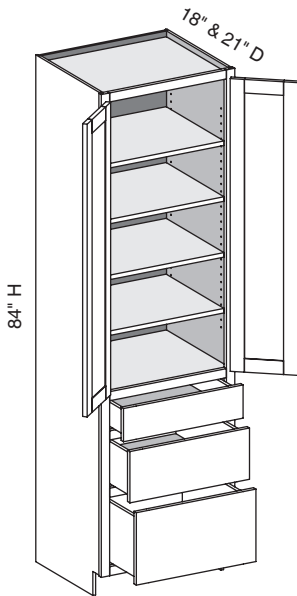

VL3V/CSVL3V - Vanity Linen Three Drawer Vanity Height w/Butt Doors

EXP	FL	FUE	SS	PFD	EXT	FT	SBR	LE	TSS	OS	NSH	WS	MI	DT	NB
✓	✓	✓	✓	✓	✓	✓	✓	✓	✓	✓	✓	✓	✓		

Custom Size Ranges
Width: 24" – 36"
Height: 84" – 120"
Depth: 12", 15", 18", 21"
24", 27", 30"

- Lower section aligns with 31-1/2" high vanity cabinets.
- 84" – 90" high has four shelves.
- 90-1/16" – 96" high has five shelves.
- 96-1/16" – 108" high has six shelves.
- 108-1/16" – 120" high has seven shelves.
- Matching specie interior is not available over 96" high. Natural Birch UV material will be used.
- When height changes, upper opening height changes. Lower drawer opening heights fixed at 5", 8" and 8-1/2".
- Specify single or butt doors on custom size cabinets 24" wide.
- Separate 4" high toe platform is available with all cabinet heights.

Cabinet Code
VL3V2484BD

Options Key: EXP = Exposed End(s) FL = Flush End(s) FUE = Flush Unexposed End(s) SS = Shaped Side PFD = Prep for False Door
EXT = Extended Stile(s) FT = Flush Toe SBR = Shaped Bottom Rail LE = Leg Extension TSS = Toe Space Side OS = Omit Shelving
NSH = No Shelf Holes WS = Solid Wood Shelves MI = Matching Interior DT = Dust Top NB = Natural Finished Bottom