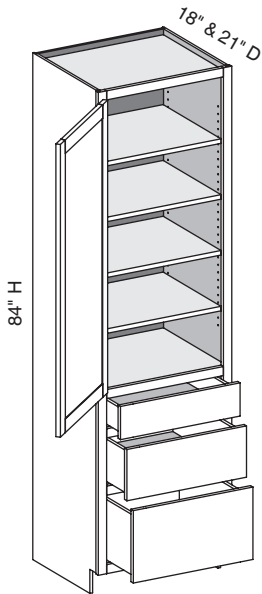

VL3B/CSU3D - Vanity Linen Three Drawer Base Height

EXP	FL	FUE	SS	PFD	EXT	FT	SBR	LE	TSS	OS	NSH	WS	MI	DT	NB
✓	✓	✓	✓	✓	✓	✓	✓	✓	✓	✓	✓	✓	✓		

Custom Size Ranges
Width: 12" – 24"
Height: 84" – 120"
Depth: 12", 15", 18", 21"
24", 27", 30"

- Lower section aligns with 34-1/2" high vanity cabinets.
- 84" – 90" high has four shelves.
- 90-1/16" – 96" high has five shelves.
- 96-1/16" – 108" high has six shelves.
- 108-1/16" – 120" high has seven shelves.
- Matching specie interior is not available over 96" high. Natural Birch UV material will be used.
- When height changes, upper opening height changes. Lower drawer opening heights fixed at 5", 8" and 11-1/2".
- Specify single or butt doors on custom size cabinets 24" wide.
- Separate 4" high toe platform is available with all cabinet heights.

Cabinet Code	
VL3B1884	VL3B2484
VL3B2184