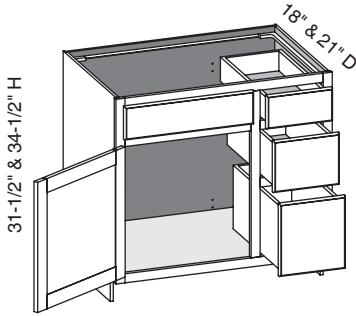

VC3DR/CSVC3DR - Vanity Combo Three Drawer Right

EXP	FL	FUE	SS	PFD	EXT	FT	SBR	LE	TSS	OS	NSH	WS	MI	DT	NB
✓	✓	✓	✓	✓	✓	✓	✓	✓	✓	STD	STD		✓		

Custom Size Ranges
Width: 36" – 48"
Height: 31-1/2" – 34-1/2"
Depth: 12", 15", 18", 21"
24", 27", 30"

- When width changes, door and false drawer openings remain fixed.
- When height changes, lower opening heights change. Upper and middle opening heights fixed at 5" and 8".
- Doors hinged on center stile require 1/2" overlay hinges for 1-1/4" or 1-3/8" overlays.

Cabinet Code	
VC3DR3631.5	VC3DR3634.5
VC3DR3931.5	VC3DR3934.5
VC3DR4231.5	VC3DR4234.5
VC3DR4531.5	VC3DR4534.5
VC3DR4831.5	VC3DR4834.5

VC3DR/CSVC3DR - Vanity Combo Three Drawer Right w/Butt Doors