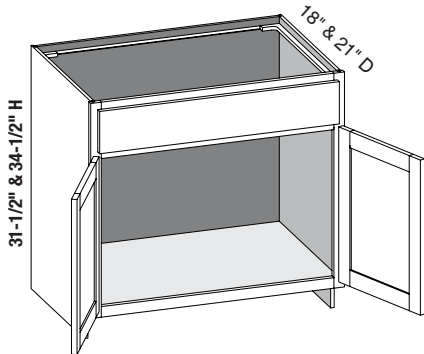

VB/CSB - Vanity Base

EXP	FL	FUE	SS	PFD	EXT	FT	SBR	LE	TSS	OS	NSH	WS	MI	DT	NB
✓	✓	✓	✓	✓	✓	✓	✓	✓	✓	✓	✓	✓	✓	✓	✓

Custom Size Ranges
 Width: 12" – 24"
 Height: 31-1/2" – 42"
 Depth: 12", 15", 18", 21",
 24", 27", 30"

- When height changes, lower opening height changes. Upper opening height fixed at 5".
- Specify single or butt doors on custom size cabinets 24" wide.

Cabinet Code	
VB1231.5	VB1234.5
VB1531.5	VB1534.5
VB1831.5	VB1834.5
VB2131.5	VB2134.5

VS/CSBS - Vanity Sink w/Butt Doors

EXP	FL	FUE	SS	PFD	EXT	FT	SBR	LE	TSS	OS	NSH	WS	MI	DT	NB
✓	✓	✓	✓	✓	✓	✓	✓	✓	✓	STD	STD		✓		

Custom Size Ranges
 Width: 24" – 36"
 Height: 31-1/2" – 42"
 Depth: 18" – 30"

- False drawer front.
- No drawer box, shelf support holes or shelf with sink units.
- When height changes, lower opening height changes. Upper opening height fixed at 5".
- Specify single or butt doors on custom size cabinets 24" wide.

Custom Size Ranges
 Width: 36" – 48"
 Height: 31-1/2" – 42"
 Depth: 12", 15", 18", 21"
 24", 27", 30"

- False top middle drawer front.
- When height changes, lower opening height changes. Upper opening height fixed at 5".
- When width changes, middle opening width changes. Left and right opening widths fixed at 9".