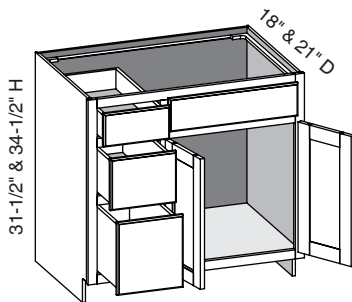

VC3DL/CSVC3DL - Vanity Combo Three Drawer Left w/Butt Doors

EXP	FL	FUE	SS	PFD	EXT	FT	SBR	LE	TSS	OS	NSH	WS	MI	DT	NB
✓	✓	✓	✓	✓	✓	✓	✓	✓	✓	STD	STD		✓		

Custom Size Ranges
Width: 36" – 48"
Height: 31-1/2" – 34-1/2"
Depth: 12", 15", 18", 21"
24", 27", 30"

- When width changes, door and false drawer openings remain fixed.
- Doors hinged on center stile require 1/2" overlay hinges for 1-1/4" or 1-3/8" overlays.

Cabinet Code	
VC3DL3631.5BD	VC3DL3634.5BD
VC3DL3931.5BD	VC3DL3934.5BD
VC3DL4231.5BD	VC3DL4234.5BD
VC3DL4531.5BD	VC3DL4534.5BD
VC3DL4831.5BD	VC3DL4834.5BD

Options Key: EXP = Exposed End(s) FL = Flush End(s) FUE = Flush Unexposed End(s) SS = Shaped Side PFD = Prep for False Door
EXT = Extended Stile(s) FT = Flush Toe SBR = Shaped Bottom Rail LE = Leg Extension TSS = Toe Space Side OS = Omit Shelving
NSH = No Shelf Holes WS = Solid Wood Shelves MI = Matching Interior DT = Dust Top NB = Natural Finished Bottom