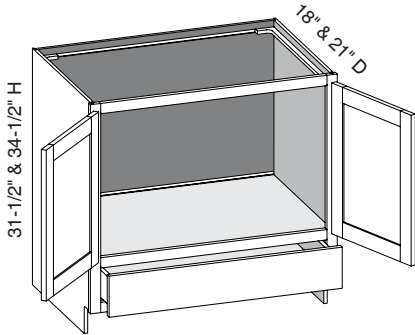

VSRV/CSVSRV - Vanity Sink Reverse w/Butt Doors

EXP	FL	FUE	SS	PFD	EXT	FT	SBR	LE	TSS	OS	NSH	WS	MI	DT	NB
✓	✓	✓	✓	✓	✓	✓	✓	✓	✓	STD	STD		✓		

Custom Size Ranges
Width: 24" – 36"
Height: 31-1/2" – 42"
Depth: 12", 15", 18", 21"
24", 27", 30"

- When height changes, top opening height changes. Lower opening height fixed at 5".

Cabinet Code	
VSRV2431.5BD	VSRV2434.5BD
VSRV3031.5BD	VSRV3034.5BD
VSRV3631.5BD	VSRV3634.5BD