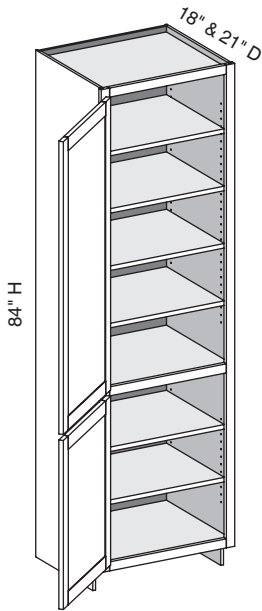

VLB/CSUCR - Vanity Linen Base Height

EXP	FL	FUE	SS	PFD	EXT	FT	SBR	LE	TSS	OS	NSH	WS	MI	DT	NB
✓	✓	✓	✓	✓	✓	✓	✓	✓	✓	✓	✓	✓	✓		

Custom Size Ranges
Width: 12" – 24"
Height: 84" – 120"
Depth: 5-1/2" – 30"

- Lower section aligns with 34-1/2" high vanity cabinets.
- 84" – 90" high has six shelves.
- 90-1/16" – 96" high has seven shelves.
- 96-1/16" – 108" high has eight shelves.
- 108-1/16" – 120" high has nine shelves.
- Matching specie interior is not available over 96" high. Natural Birch UV material will be used.
- When height changes, upper opening height changes. Lower opening height fixed at 27-1/2".
- Specify single or butt doors on custom size cabinets 24" wide.
- Separate 4" high toe platform is available with all cabinet heights.

Cabinet Code	
VLB1884	VLB2484
VLB2184