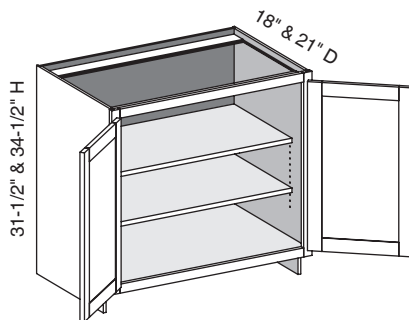

EXP	FL	FUE	SS	PFD	EXT	FT	SBR	LE	TSS	OS	NSH	WS	MI	DT	NB
✓	✓	✓	✓	✓	✓	✓	✓	✓	✓	✓	✓	✓	✓	✓	

Custom Size Ranges
Width: 24" – 36"
Height: 10" – 48"
Depth: 5-1/2" – 30"

- 10" – 22" high has no shelves.
- 22-1/16" – 28" high has one shelf.
- 28-1/16" – 40" high has two shelves.
- 40-1/16" – 48" high has three shelves.
- Specify single or butt doors on custom size cabinets 24" wide.

Cabinet Code	
VBF2431.5BD	VBF2434.5BD
VBF2731.5BD	VBF2734.5BD
VBF3031.5BD	VBF3034.5BD
VBF3631.5BD	VBF3634.5BD

Options Key: EXP = Exposed End(s) FL = Flush End(s) FUE = Flush Unexposed End(s) SS = Shaped Side PFD = Prep for False Door
EXT = Extended Stile(s) FT = Flush Toe SBR = Shaped Bottom Rail LE = Leg Extension TSS = Toe Space Side OS = Omit Shelving
NSH = No Shelf Holes WS = Solid Wood Shelves MI = Matching Interior DT = Dust Top NB = Natural Finished Bottom