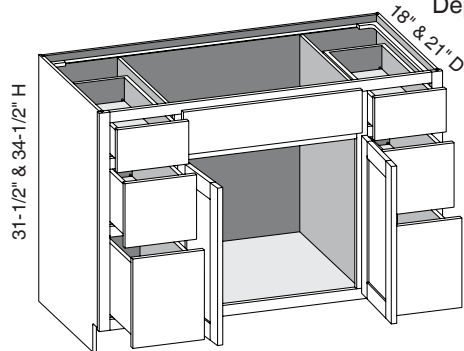

VC6D/CSVC6D - Vanity Combination Six Drawer w/Butt Doors

EXP	FL	FUE	SS	PFD	EXT	FT	SBR	LE	TSS	OS	NSH	WS	MI	DT	NB
✓	✓	✓	✓	✓	✓	✓	✓		✓	STD	STD		✓		

Custom Size Ranges
Width: 48" – 72"
Height: 31-1/2" – 34-1/2"
Depth: 12", 15", 18", 21"
24", 27", 30"