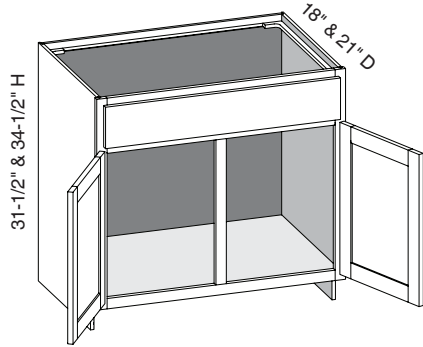

VS/CSBS2D1D - Vanity Sink Two Door One Drawer

EXP	FL	FUE	SS	PFD	EXT	FT	SBR	LE	TSS	OS	NSH	WS	MI	DT	NB
✓	✓	✓	✓	✓	✓	✓	✓	✓	✓	STD	STD		✓		

Custom Size Ranges
Width: 27" – 36"
Height: 31-1/2" – 42"
Depth: 18" – 30"

- False drawer front.
- When height changes, lower opening height changes. Upper opening height fixed at 5".

Cabinet Code	
VS3031.5	VS3034.5
VS3331.5	VS3334.5
VS3631.5	VS3634.5

VSX/CSBS2D2D - Vanity Sink Two Door Two Drawer