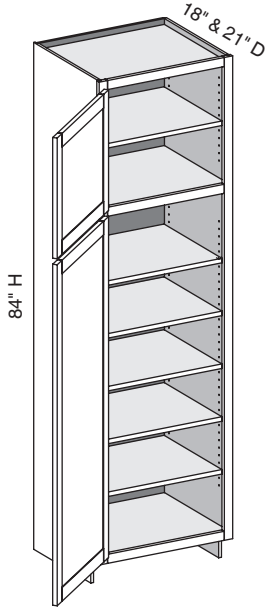

VUC/CSUC - Vanity Utility

EXP	FL	FUE	SS	PFD	EXT	FT	SBR	LE	TSS	OS	NSH	WS	MI	DT	NB
✓	✓	✓	✓	✓	✓	✓	✓	✓	✓	✓	✓	✓	✓		

Custom Size Ranges
Width: 12" – 24"
Height: 84" – 120"
Depth: 5-1/2" – 30"

- 84" – 90" high has six shelves.
- 90-1/16" – 96" high has seven shelves.
- 96-1/16" – 108" high has eight shelves.
- 108-1/16" – 120" high has nine shelves.
- Matching specie interior is not available over 96" high. Natural Birch UV material will be used.
- When height changes, upper opening height changes. Lower opening height fixed at 56".
- Specify single or butt doors on custom size cabinets 24" wide.
- Separate 4" high toe platform is available with all cabinet heights.

Cabinet Code	
VUC1884	VUC2484
VUC2184