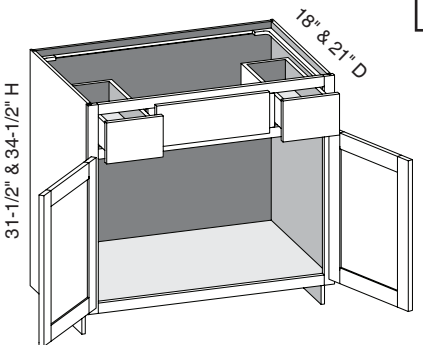

EXP	FL	FUE	SS	PFD	EXT	FT	SBR	LE	TSS	OS	NSH	WS	MI	DT	NB
✓	✓	✓	✓	✓	✓	✓	✓	✓	✓	STD	STD		✓		

Custom Size Ranges
Width: 36"
Height: 31-1/2" – 42"
Depth: 12", 15", 18", 21", 24", 27", 30"

- False top middle drawer front.
- When height changes, lower opening height changes. Upper opening height fixed at 5".

Cabinet Code	
VBS3631.5BD	VBS3634.5BD