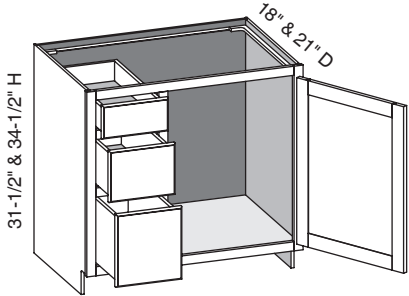

VCFD3DL/CSVCFD3DL - Vanity Combo Full Door Three Drawer Left

EXP	FL	FUE	SS	PFD	EXT	FT	SBR	LE	TSS	OS	NSH	WS	MI	DT	NB
✓	✓	✓	✓	✓	✓	✓	✓	✓	✓	STD	STD		✓		

Custom Size Ranges
Width: 36" – 48"
Height: 31-1/2" – 34-1/2"
Depth: 12", 15", 18", 21"
24", 27", 30"

- When width changes, door opening remains fixed.
- When height changes, lower opening heights change. Upper and middle drawer opening heights fixed at 5" and 8".
- Doors hinged on center stile require 1/2" overlay hinges for 1-1/4" or 1-3/8" overlays.

Cabinet Code	
VCFD3DL3631.5	VCFD3DL3634.5
VCFD3DL3931.5	VCFD3DL3934.5
VCFD3DL4231.5	VCFD3DL4234.5
VCFD3DL4531.5	VCFD3DL4534.5
VCFD3DL4831.5	VCFD3DL4834.5