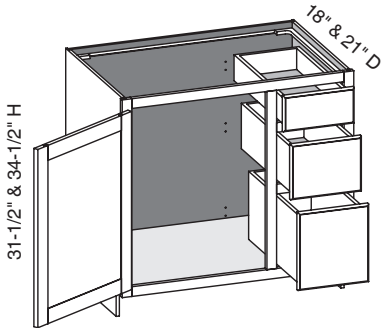

VCFD3DR/CSVCFD3DR - Vanity Combo Full Door Three Drawer Right

EXP	FL	FUE	SS	PFD	EXT	FT	SBR	LE	TSS	OS	NSH	WS	MI	DT	NB
✓	✓	✓	✓	✓	✓	✓	✓	✓	✓	STD	STD		✓		

Custom Size Ranges
Width: 36" – 48"
Height: 31-1/2" – 34-1/2"
Depth: 12", 15", 18", 21"
24", 27", 30"

- When width changes, door opening remains fixed.
- When height changes, lower opening heights change. Upper and middle drawer opening heights fixed at 5" and 8".
- Doors hinged on center stile require 1/2" overlay hinges for 1-1/4" or 1-3/8" overlays.

Cabinet Code	
VCFD3DR3631.5	VCFD3DR3634.5
VCFD3DR3931.5	VCFD3DR3934.5
VCFD3DR4231.5	VCFD3DR4234.5
VCFD3DR4531.5	VCFD3DR4534.5
VCFD3DR4831.5	VCFD3DR4834.5