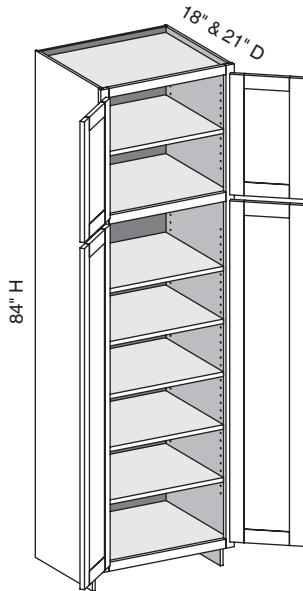

VUC/CSUC - Vanity Utility w/Butt Doors

EXP	FL	FUE	SS	PFD	EXT	FT	SBR	LE	TSS	OS	NSH	WS	MI	DT	NB
✓	✓	✓	✓	✓	✓	✓	✓	✓	✓	✓	✓	✓	✓		

Custom Size Ranges
Width: 24" – 36"
Height: 84" – 120"
Depth: 5-1/2" – 30"

- 84" – 90" high has six shelves.
- 90-1/16" – 96" high has seven shelves.
- 96-1/16" – 108" high has eight shelves.
- 108-1/16" – 120" high has nine shelves.
- Matching specie interior is not available over 96" high. Natural Birch UV material will be used.
- When height changes, upper opening height changes. Lower opening height fixed at 56".
- Specify single or butt doors on custom size cabinets 24" wide.
- Separate 4" high toe platform is available with all cabinet heights.

Cabinet Code
VUC2484BD

Options Key: EXP = Exposed End(s) FL = Flush End(s) FUE = Flush Unexposed End(s) SS = Shaped Side PFD = Prep for False Door
EXT = Extended Stile(s) FT = Flush Toe SBR = Shaped Bottom Rail LE = Leg Extension TSS = Toe Space Side OS = Omit Shelving
NSH = No Shelf Holes WS = Solid Wood Shelves MI = Matching Interior DT = Dust Top NB = Natural Finished Bottom