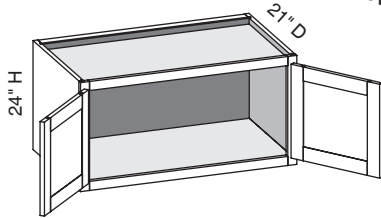

WHV/CSWHV - Wall Hung Vanity w/Butt Doors

EXP	FL	FUE	SS	PFD	EXT	FT	SBR	LE	TSS	OS	NSH	WS	MI	DT	NB
✓	✓	✓		✓	✓					STD	STD		✓	STD	✓

Custom Size Ranges
Width: 24" – 36"
Height: 18" – 24"
Depth: 18" – 21"

- Includes two precut 2 x 4 installation cleats.
- The load capacity of these cabinets is greatly dependent on the quality of the installation screws and whether the cabinets are secured into the wall studs. If not secured into two or more studs, using high quality installation screws the cabinet may not support the desired weight.
- Conestoga will not be responsible for cabinet failure due to inadequate installation techniques or materials.

24" High	
WHV2424BD	WHV3324BD
WHV2724BD	WHV3624BD
WHV3024BD	

WHV/CSWHVCS - Wall Hung Vanity w/Center Stile

EXP	FL	FUE	SS	PFD	EXT	FT	SBR	LE	TSS	OS	NSH	WS	MI	DT	NB
✓	✓	✓		✓	✓					STD	STD		✓	STD	✓