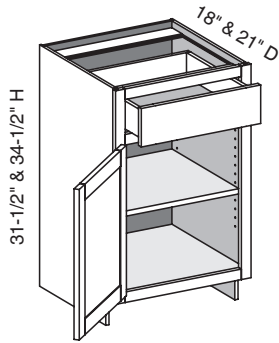

VB/CSB - Vanity Base

EXP	FL	FUE	SS	PFD	EXT	FT	SBR	LE	TSS	OS	NSH	WS	MI	DT	NB
✓	✓	✓	✓	✓	✓	✓	✓	✓	✓	✓	✓	✓	✓	✓	✓

Custom Size Ranges
 Width: 12" – 24"
 Height: 31-1/2" – 42"
 Depth: 12", 15", 18", 21",
 24", 27", 30"

- When height changes, lower opening height changes. Upper opening height fixed at 5".
- Specify single or butt doors on custom size cabinets 24" wide.

Cabinet Code	
VB1231.5	VB1234.5
VB1531.5	VB1534.5
VB1831.5	VB1834.5
VB2131.5	VB2134.5

VS/CSBS - Vanity Sink w/Butt Doors

EXP	FL	FUE	SS	PFD	EXT	FT	SBR	LE	TSS	OS	NSH	WS	MI	DT	NB
✓	✓	✓	✓	✓	✓	✓	✓	✓	✓	STD	STD		✓		

Custom Size Ranges
 Width: 24" – 36"
 Height: 31-1/2" – 42"
 Depth: 18" – 30"

- False drawer front.
- No drawer box, shelf support holes or shelf with sink units.
- When height changes, lower opening height changes. Upper opening height fixed at 5".
- Specify single or butt doors on custom size cabinets 24" wide.