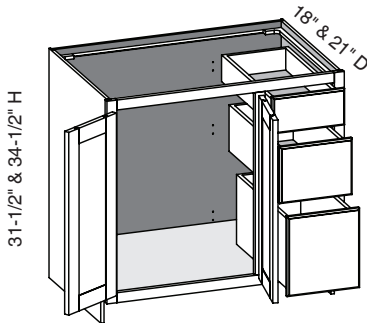

VCFD3DR/CSVCFD3DR - Vanity Combo Full Door Three Drawers Right w/Butt Doors

EXP	FL	FUE	SS	PFD	EXT	FT	SBR	LE	TSS	OS	NSH	WS	MI	DT	NB
✓	✓	✓	✓	✓	✓	✓	✓	✓	✓	STD	STD		✓		

Custom Size Ranges
Width: 36" – 48"
Height: 31-1/2" – 34-1/2"
Depth: 12", 15", 18", 21"
24", 27", 30"

- When width changes, door opening remains fixed.
- When height changes, lower opening heights change. Upper and middle drawer opening heights fixed at 5" and 8".
- Doors hinged on center stile require 1/2" overlay hinges for 1-1/4" or 1-3/8" overlays.

Cabinet Code	
VCFD3DR3631.5BD	VCFD3DR3634.5BD
VCFD3DR3931.5BD	VCFD3DR3934.5BD
VCFD3DR4231.5BD	VCFD3DR4234.5BD
VCFD3DR4531.5BD	VCFD3DR4534.5BD
VCFD3DR4831.5BD	VCFD3DR4834.5BD