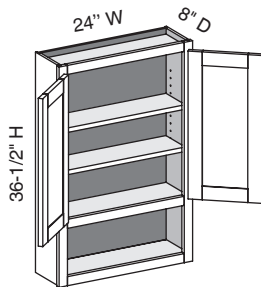

WWS/CSWS - Vanity Wall Shelf w/Butt Doors

EXP	FL	FUE	SS	PFD	EXT	FT	SBR	LE	TSS	OS	NSH	WS	MI	DT	NB
✓	✓	✓		✓	✓					✓	✓	✓	✓		✓

Custom Size Ranges
Width: 24" – 36"
Height: 24" – 48"
Depth: 5-1/2" – 12-1/2"

- 8" high bottom opening – fixed.
- Lower section does not match exterior specie unless matching interior is ordered.

36" High
VWS2436.5BD

WHV/CSWHV - Wall Hung Vanity