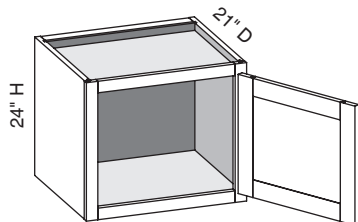

EXP	FL	FUE	SS	PFD	EXT	FT	SBR	LE	TSS	OS	NSH	WS	MI	DT	NB
✓	✓	✓		✓	✓					STD	STD		✓	STD	✓

Custom Size Ranges
Width: 21" – 24"
Height: 18" – 24"
Depth: 18" – 21"

- Includes two precut 2 x 4 installation cleats.
- The load capacity of these cabinets is greatly dependent on the quality of the installation screws and whether the cabinets are secured into the wall studs. If not secured into two or more studs, using high quality installation screws the cabinet may not support the desired weight.
- Conestoga will not be responsible for cabinet failure due to inadequate installation techniques or materials.

24" High
WHV2124
WHV2424

Options Key: EXP = Exposed End(s) FL = Flush End(s) FUE = Flush Unexposed End(s) SS = Shaped Side PFD = Prep for False Door
EXT = Extended Stile(s) FT = Flush Toe SBR = Shaped Bottom Rail LE = Leg Extension TSS = Toe Space Side OS = Omit Shelving
NSH = No Shelf Holes WS = Solid Wood Shelves MI = Matching Interior DT = Dust Top NB = Natural Finished Bottom